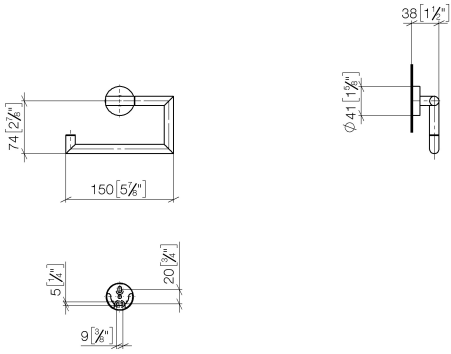

Tissue holder without cover - Champagne (22kt Gold)

LISSÉ

83 500 979

- width 150mm
- height 95 mm
- rosette Ø 40 mm
- 40mm projection

Fits: LISSÉ, META

	Champagne (22kt Gold)	83 500 979-47
	Chrome	83 500 979-00
	Brushed Platinum	83 500 979-06
	Dark Chrome	83 500 979-19
	Light Gold	83 500 979-26
	Brushed Light Gold	83 500 979-27
	Matte Black	83 500 979-33
	Brushed Bronze	83 500 979-42
	Brushed Champagne (22kt Gold)	83 500 979-46
	Brushed Chrome	83 500 979-93
	Brushed Dark Platinum	83 500 979-99

83 500 979

mm [inches]

83 500 979

**Product version from 7/1/2023**

Parts for other  
finishes can be found  
here: [Chrome](#)

Tissue holder without cover - Champagne (22kt Gold)

LISSÉ

83 500 979

**Spare parts list**

**Product version from 7/1/2023**

No.	Item Number	Name	Quantity used	Delivery time
	90 28 22 626 00-47	holder	12	30