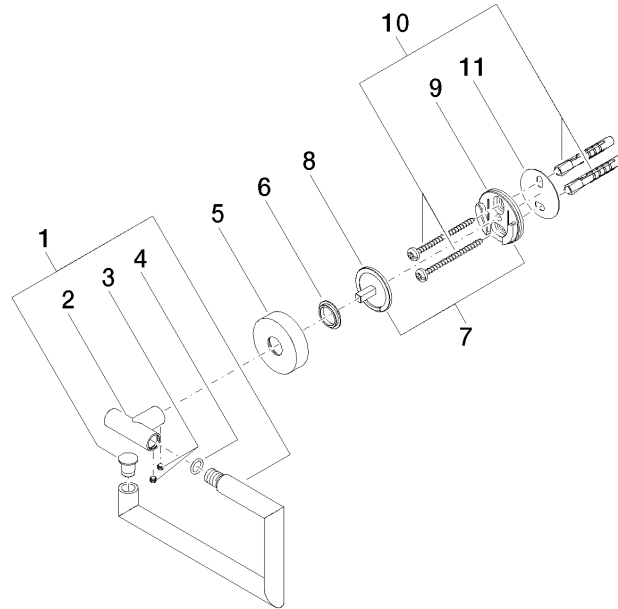

83 500 979

mm [inches]

83 500 979

**Product version from 7/1/2023**

Parts for other  
finishes can be found  
here: [Chrome](#)

Tissue holder without cover - Champagne (22kt Gold)

LISSÉ

83 500 979

**Spare parts list**

**Product version from 7/1/2023**

No.	Item Number	Name	Quantity used	Delivery time
	90 28 22 626 00-47	holder	12	30