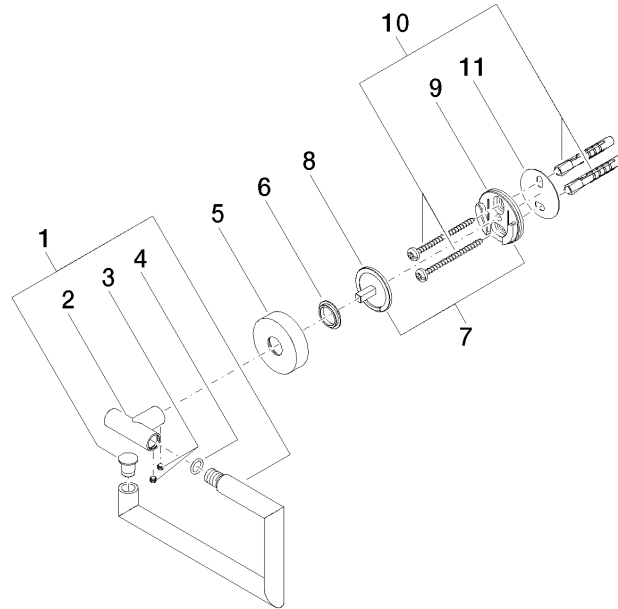

83 500 979

- width 150mm
- height 95 mm
- rosette Ø 40 mm
- 40mm projection

Fits: LISSÉ, META

	Brushed Dark Platinum	83 500 979-99
	Chrome	83 500 979-00
	Brushed Platinum	83 500 979-06
	Dark Chrome	83 500 979-19
	Light Gold	83 500 979-26
	Brushed Light Gold	83 500 979-27
	Matte Black	83 500 979-33
	Brushed Bronze	83 500 979-42
	Brushed Champagne (22kt Gold)	83 500 979-46
	Champagne (22kt Gold)	83 500 979-47
	Brushed Chrome	83 500 979-93

83 500 979

mm [inches]

83 500 979

Product version from 7/1/2023

Parts for other finishes can be found here: [Chrome](#)

Tissue holder without cover - Brushed Dark Platinum

LISSE

83 500 979

Spare parts list

Product version from 7/1/2023

No.	Item Number	Name	Quantity used	Delivery time
	90 28 22 626 00-99	holder	12	30