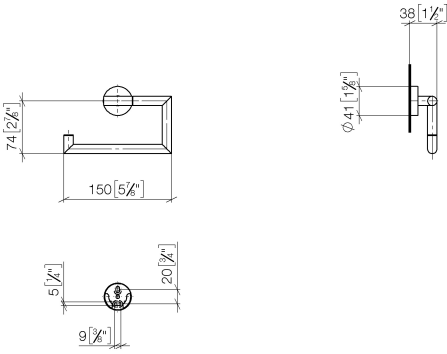

83 500 979

- width 150mm
- height 95 mm
- rosette Ø 40 mm
- 40mm projection

Fits: LISSÉ, META

	Brushed Dark Platinum	83 500 979-99
	Chrome	83 500 979-00
	Brushed Platinum	83 500 979-06
	Dark Chrome	83 500 979-19
	Light Gold	83 500 979-26
	Brushed Light Gold	83 500 979-27
	Matte Black	83 500 979-33
	Brushed Bronze	83 500 979-42
	Brushed Champagne (22kt Gold)	83 500 979-46
	Champagne (22kt Gold)	83 500 979-47
	Brushed Chrome	83 500 979-93

83 500 979

mm [inches]

83 500 979

Product version from 7/1/2023

Parts for other finishes can be found here: [Chrome](#)

Tissue holder without cover - Brushed Dark Platinum

LISSE

83 500 979

Spare parts list

Product version from 7/1/2023

No.	Item Number	Name	Quantity used	Delivery time
	90 28 22 626 00-99	holder	12	30