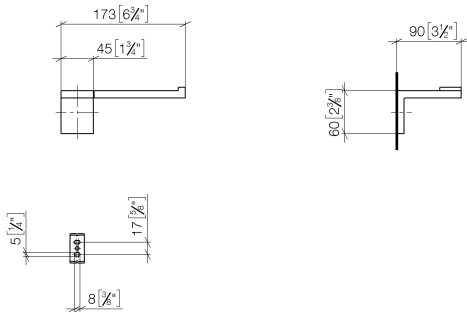

83 500 980

- width 175mm
- height 60 mm
- 90mm projection

	Brushed Platinum	83 500 980-06
	Chrome	83 500 980-00
	Platinum	83 500 980-08
	Brushed Durabronze (23kt Gold)	83 500 980-28
	Matte Black	83 500 980-33
	Brushed Dark Platinum	83 500 980-99

83 500 980

mm [inches]

83 500 980

Parts for other finishes can be found here: [Chrome](#)

SYMETRICS Tissue holder without cover - Brushed Platinum

IMO

83 500 980

Spare parts list

No.	Item Number	Name	Quantity used	Delivery time
	05 17 20 736 00 90	fixing set	8	2