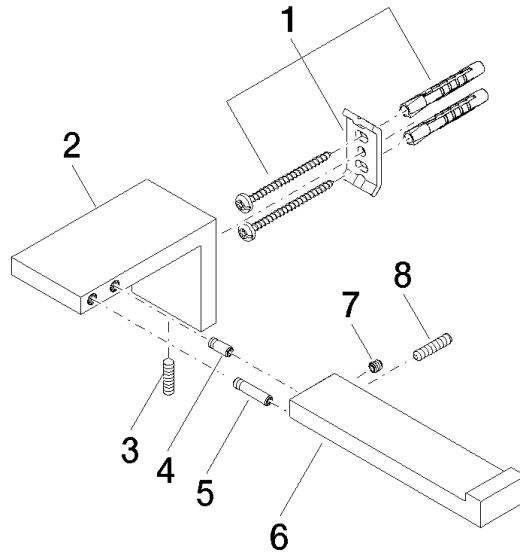

83 500 980

- width 175mm
- height 60 mm
- 90mm projection

	Brushed Platinum	83 500 980-06
	Chrome	83 500 980-00
	Platinum	83 500 980-08
	Brushed Durabronze (23kt Gold)	83 500 980-28
	Matte Black	83 500 980-33
	Brushed Dark Platinum	83 500 980-99

83 500 980

mm [inches]

83 500 980

Parts for other finishes can be found here: [Chrome](#)

SYMETRICS Tissue holder without cover - Brushed Platinum

IMO

83 500 980

Spare parts list

No.	Item Number	Name	Quantity used	Delivery time
	05 17 20 736 00 90	fixing set	8	2