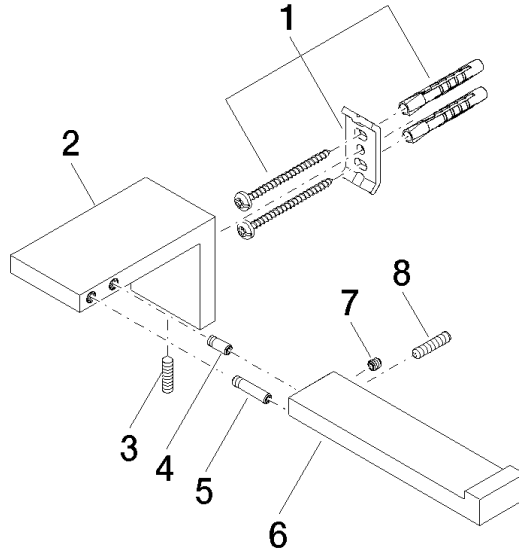

SYMETRICS Tissue holder without cover - Matte Black

83 500 980

- width 175mm
- height 60 mm
- 90mm projection

	Matte Black	83 500 980-33
	Chrome	83 500 980-00
	Brushed Platinum	83 500 980-06
	Platinum	83 500 980-08
	Brushed Durabronze (23kt Gold)	83 500 980-28
	Brushed Dark Platinum	83 500 980-99

83 500 980

mm [inches]

83 500 980

Parts for other
finishes can be found
here: [Chrome](#)

SYMETRICS Tissue holder without cover - Matte Black

IMO

83 500 980

Spare parts list

No.	Item Number	Name	Quantity used	Delivery time
	05 17 20 736 00 90	fixing set	8	2