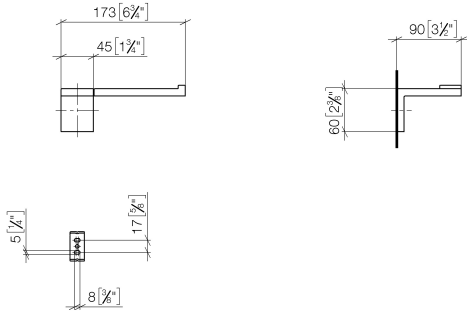

SYMETRICS Tissue holder without cover - Matte Black

83 500 980

- width 175mm
- height 60 mm
- 90mm projection

	Matte Black	83 500 980-33
	Chrome	83 500 980-00
	Brushed Platinum	83 500 980-06
	Platinum	83 500 980-08
	Brushed Durabronze (23kt Gold)	83 500 980-28
	Brushed Dark Platinum	83 500 980-99

83 500 980

mm [inches]

83 500 980

Parts for other
finishes can be found
here: [Chrome](#)

SYMETRICS Tissue holder without cover - Matte Black

IMO

83 500 980

Spare parts list

No.	Item Number	Name	Quantity used	Delivery time
	05 17 20 736 00 90	fixing set	8	2