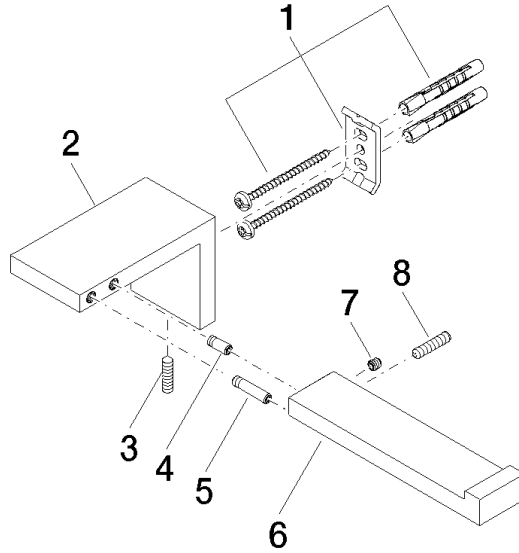

SYMETRICS Tissue holder without cover - Brushed Dark Platinum

IMO

83 500 980

- width 175mm
- height 60 mm
- 90mm projection

	Brushed Dark Platinum	83 500 980-99
	Chrome	83 500 980-00
	Brushed Platinum	83 500 980-06
	Platinum	83 500 980-08
	Brushed Durabronze (23kt Gold)	83 500 980-28
	Matte Black	83 500 980-33

SYMETRICS Tissue holder without cover - Brushed Dark Platinum

IMO

83 500 980

mm [inches]

83 500 980

Parts for other
finishes can be found
here: [Chrome](#)

SYMETRICS Tissue holder without cover - Brushed Dark Platinum

IMO

83 500 980

Spare parts list

No.	Item Number	Name	Quantity used	Delivery time
	05 17 20 736 00 90	fixing set	8	2