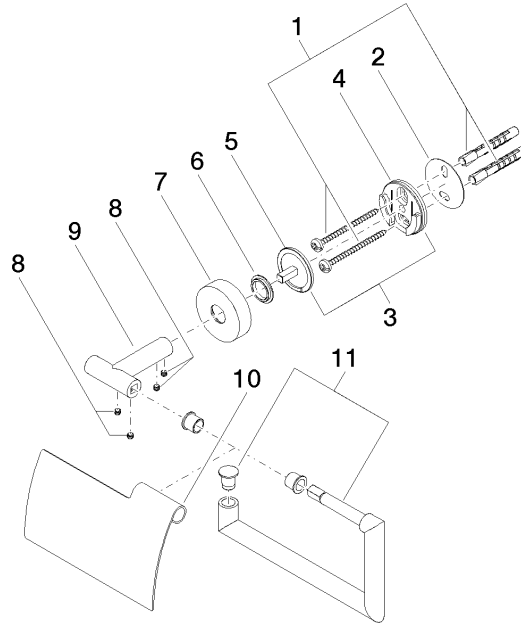

## EDITION PRO Tissue holder with cover - Chrome

---

83 510 626

- width 150mm
- height 95 mm
- rosette Ø 40 mm
- 40mm projection

	Chrome	83 510 626-00
	Matte Black	83 510 626-33
	Brushed Chrome	83 510 626-93

# EDITION PRO Tissue holder with cover - Chrome

83 510 626

mm [inches]

## EDITION PRO Tissue holder with cover - Chrome

---

83 510 626

Parts for other  
finishes can be found  
here: [Matte Black](#)

### Spare parts list

No.	Item Number	Name	Quantity used	Delivery time
	05 30 31 025 00 90	fixing set	14	2