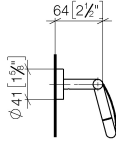

## EDITION PRO Tissue holder with cover - Chrome

---

83 510 626

- width 150mm
- height 95 mm
- rosette Ø 40 mm
- 40mm projection

	Chrome	83 510 626-00
	Matte Black	83 510 626-33
	Brushed Chrome	83 510 626-93

# EDITION PRO Tissue holder with cover - Chrome

83 510 626

mm [inches]

### Spare parts list

No.	Item Number	Name	Quantity used	Delivery time
	05 30 31 025 00 90	fixing set	14	2