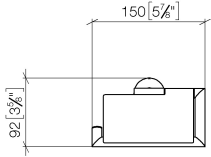

## EDITION PRO Tissue holder with cover - Chrome

---

83 510 626

- width 150mm
- height 95 mm
- rosette Ø 40 mm
- 40mm projection

	Chrome	83 510 626-00
	Matte Black	83 510 626-33
	Brushed Chrome	83 510 626-93

# EDITION PRO Tissue holder with cover - Chrome

83 510 626

mm [inches]