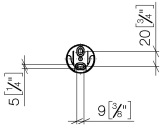

## EDITION PRO Tissue holder with cover - Chrome

---

83 510 626

- width 150mm
- height 95 mm
- rosette Ø 40 mm
- 40mm projection

	Chrome	83 510 626-00
	Matte Black	83 510 626-33
	Brushed Chrome	83 510 626-93

# EDITION PRO Tissue holder with cover - Chrome

83 510 626

mm [inches]