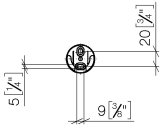

EDITION PRO Tissue holder with cover - Brushed Chrome

83 510 626

- width 150mm
- height 95 mm
- rosette Ø 40 mm
- 40mm projection

	Brushed Chrome	83 510 626-93
	Chrome	83 510 626-00
	Matte Black	83 510 626-33

EDITION PRO Tissue holder with cover - Brushed Chrome

83 510 626

mm [inches]

EDITION PRO Tissue holder with cover - Brushed Chrome

83 510 626

Parts for other
finishes can be found
here: [Chrome](#)

EDITION PRO Tissue holder with cover - Brushed Chrome