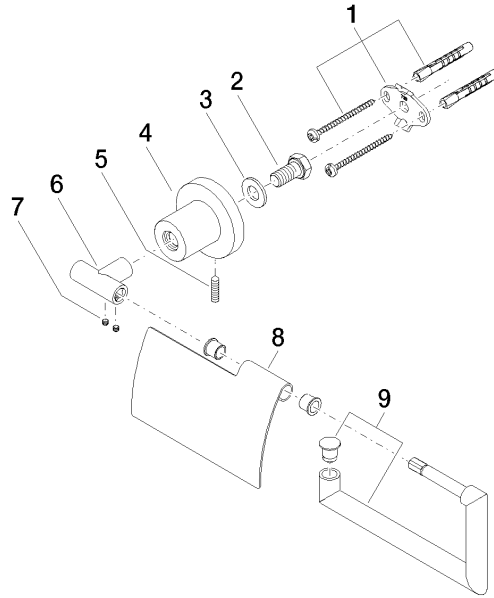

83 510 892

- width 152mm
- height 100 mm
- rosette Ø 55 mm
- 77mm projection

	Chrome	83 510 892-00
	Brushed Platinum	83 510 892-06
	Platinum	83 510 892-08
	Dark Chrome	83 510 892-19
	Brushed Durabronze (23kt Gold)	83 510 892-28
	Matte Black	83 510 892-33
	Brushed Bronze	83 510 892-42
	Brushed Champagne (22kt Gold)	83 510 892-46
	Champagne (22kt Gold)	83 510 892-47
	Brushed Chrome	83 510 892-93
	Brushed Dark Platinum	83 510 892-99

83 510 892

mm [inches]

83 510 892

Product version from 4/1/2024

Parts for other
finishes can be found
here: Brushed
Platinum

TARA Tissue holder with cover - Chrome

TARA

83 510 892

Spare parts list

Product version from 4/1/2024

No.	Item Number	Name	Quantity used	Delivery time
	05 17 20 739 00 90	fixing set	10	2