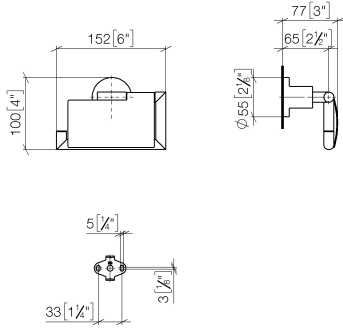

83 510 892

- width 152mm
- height 100 mm
- rosette Ø 55 mm
- 77mm projection

	Chrome	83 510 892-00
	Brushed Platinum	83 510 892-06
	Platinum	83 510 892-08
	Dark Chrome	83 510 892-19
	Brushed Durabronze (23kt Gold)	83 510 892-28
	Matte Black	83 510 892-33
	Brushed Bronze	83 510 892-42
	Brushed Champagne (22kt Gold)	83 510 892-46
	Champagne (22kt Gold)	83 510 892-47
	Brushed Chrome	83 510 892-93
	Brushed Dark Platinum	83 510 892-99

83 510 892

mm [inches]

83 510 892

Product version from 4/1/2024

Parts for other finishes can be found here: Brushed
Platinum

TARA Tissue holder with cover - Chrome

TARA

83 510 892

Spare parts list

Product version from 4/1/2024

No.	Item Number	Name	Quantity used	Delivery time
	05 17 20 739 00 90	fixing set	10	2