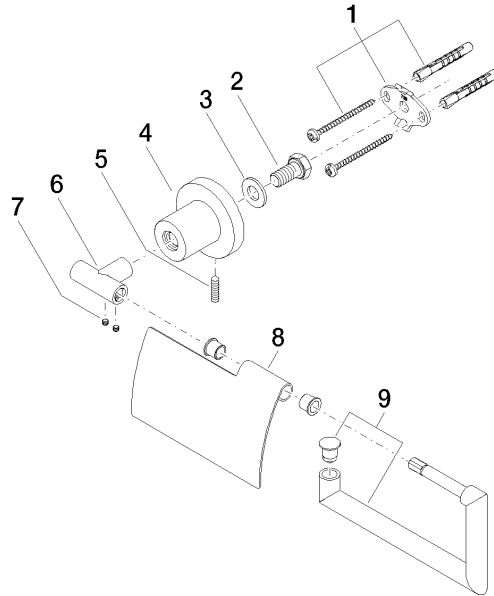

83 510 892

- width 152mm
- height 100 mm
- rosette Ø 55 mm
- 77mm projection

	Chrome	83 510 892-00
	Brushed Platinum	83 510 892-06
	Platinum	83 510 892-08
	Dark Chrome	83 510 892-19
	Brushed Durabronze (23kt Gold)	83 510 892-28
	Matte Black	83 510 892-33
	Brushed Bronze	83 510 892-42
	Brushed Champagne (22kt Gold)	83 510 892-46
	Champagne (22kt Gold)	83 510 892-47
	Brushed Chrome	83 510 892-93
	Brushed Dark Platinum	83 510 892-99

83 510 892

mm [inches]

83 510 892

Product version from 4/1/2024

Parts for other finishes can be found here: Brushed
Platinum

TARA Tissue holder with cover - Chrome

TARA

83 510 892

Spare parts list

Product version from 4/1/2024

No.	Item Number	Name	Quantity used	Delivery time
	05 17 20 739 00 90	fixing set	10	2