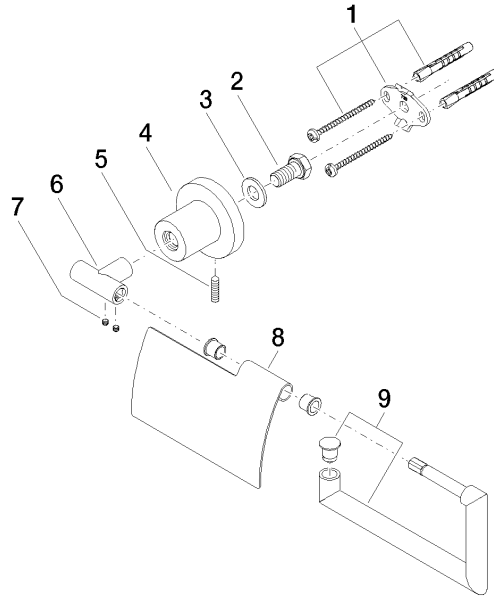

83 510 892

- width 152mm
- height 100 mm
- rosette Ø 55 mm
- 77mm projection

	Platinum	83 510 892-08
	Chrome	83 510 892-00
	Brushed Platinum	83 510 892-06
	Dark Chrome	83 510 892-19
	Brushed Durabronze (23kt Gold)	83 510 892-28
	Matte Black	83 510 892-33
	Brushed Bronze	83 510 892-42
	Brushed Champagne (22kt Gold)	83 510 892-46
	Champagne (22kt Gold)	83 510 892-47
	Brushed Chrome	83 510 892-93
	Brushed Dark Platinum	83 510 892-99

83 510 892

mm [inches]

83 510 892

Product version from 4/1/2024

Parts for other
finishes can be found
here: [Chrome](#)

TARA Tissue holder with cover - Platinum

TARA

83 510 892

Spare parts list

Product version from 4/1/2024

No.	Item Number	Name	Quantity used	Delivery time
	05 17 20 739 00 90	fixing set	10	2