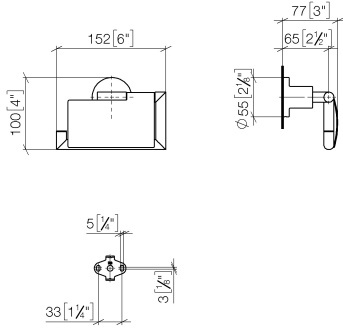

83 510 892

- width 152mm
- height 100 mm
- rosette Ø 55 mm
- 77mm projection

	Brushed Durabronze (23kt Gold)	83 510 892-28
	Chrome	83 510 892-00
	Brushed Platinum	83 510 892-06
	Platinum	83 510 892-08
	Dark Chrome	83 510 892-19
	Matte Black	83 510 892-33
	Brushed Bronze	83 510 892-42
	Brushed Champagne (22kt Gold)	83 510 892-46
	Champagne (22kt Gold)	83 510 892-47
	Brushed Chrome	83 510 892-93
	Brushed Dark Platinum	83 510 892-99

83 510 892

mm [inches]

83 510 892

Product version from 4/1/2024

Parts for other finishes can be found here: [Chrome](#)

TARA Tissue holder with cover - Brushed Durabronz (23kt Gold)

TARA

83 510 892

Spare parts list

Product version from 4/1/2024

No.	Item Number	Name	Quantity used	Delivery time
	05 17 20 739 00 90	fixing set	10	2