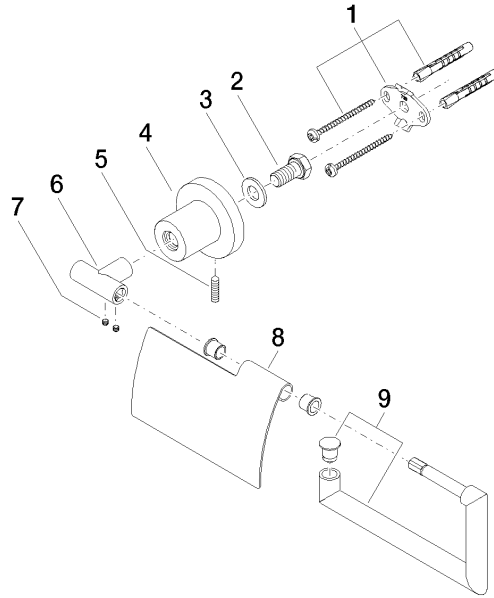

83 510 892

- width 152mm
- height 100 mm
- rosette Ø 55 mm
- 77mm projection

	Brushed Durabronze (23kt Gold)	83 510 892-28
	Chrome	83 510 892-00
	Brushed Platinum	83 510 892-06
	Platinum	83 510 892-08
	Dark Chrome	83 510 892-19
	Matte Black	83 510 892-33
	Brushed Bronze	83 510 892-42
	Brushed Champagne (22kt Gold)	83 510 892-46
	Champagne (22kt Gold)	83 510 892-47
	Brushed Chrome	83 510 892-93
	Brushed Dark Platinum	83 510 892-99

83 510 892

mm [inches]

83 510 892

Product version from 4/1/2024

Parts for other finishes can be found here: [Chrome](#)

TARA Tissue holder with cover - Brushed Durabronz (23kt Gold)

TARA

83 510 892

Spare parts list

Product version from 4/1/2024

No.	Item Number	Name	Quantity used	Delivery time
	05 17 20 739 00 90	fixing set	10	2