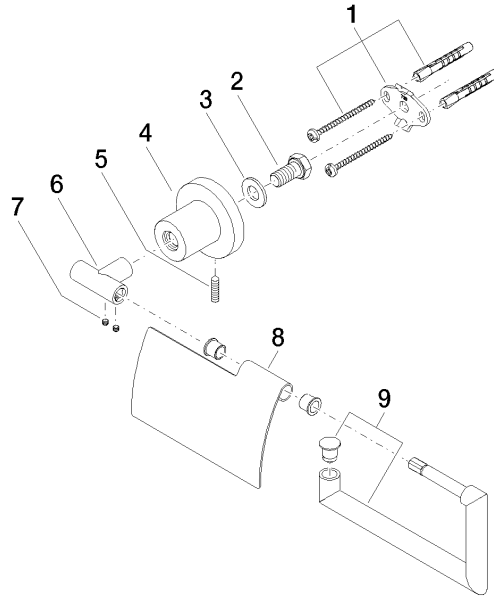

83 510 892

- width 152mm
- height 100 mm
- rosette Ø 55 mm
- 77mm projection

	Matte Black	83 510 892-33
	Chrome	83 510 892-00
	Brushed Platinum	83 510 892-06
	Platinum	83 510 892-08
	Dark Chrome	83 510 892-19
	Brushed Durabronze (23kt Gold)	83 510 892-28
	Brushed Bronze	83 510 892-42
	Brushed Champagne (22kt Gold)	83 510 892-46
	Champagne (22kt Gold)	83 510 892-47
	Brushed Chrome	83 510 892-93
	Brushed Dark Platinum	83 510 892-99

83 510 892

mm [inches]

83 510 892

Product version from 4/1/2024

Parts for other finishes can be found here: [Chrome](#)

TARA Tissue holder with cover - Matte Black

TARA

83 510 892

Spare parts list

Product version from 4/1/2024

No.	Item Number	Name	Quantity used	Delivery time
	05 17 20 739 00 90	fixing set	10	2