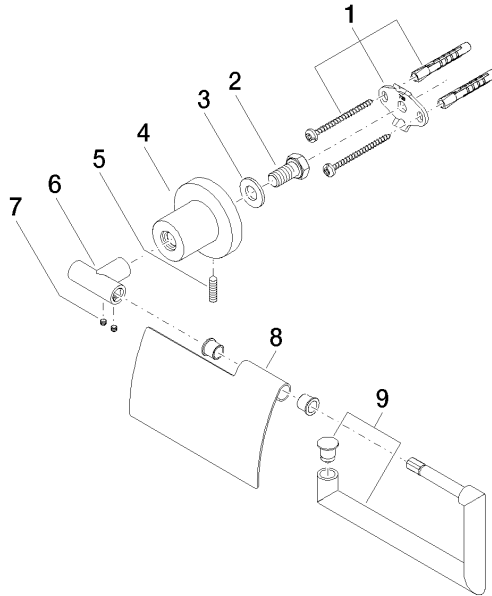

83 510 892

- width 152mm
- height 100 mm
- rosette Ø 55 mm
- 77mm projection

	Brushed Bronze	83 510 892-42
	Chrome	83 510 892-00
	Brushed Platinum	83 510 892-06
	Platinum	83 510 892-08
	Dark Chrome	83 510 892-19
	Brushed Durabronze (23kt Gold)	83 510 892-28
	Matte Black	83 510 892-33
	Brushed Champagne (22kt Gold)	83 510 892-46
	Champagne (22kt Gold)	83 510 892-47
	Brushed Chrome	83 510 892-93
	Brushed Dark Platinum	83 510 892-99

83 510 892

mm [inches]

83 510 892

Product version from 4/1/2024

Parts for other finishes can be found here: [Chrome](#)

TARA Tissue holder with cover - Brushed Bronze

TARA

83 510 892

Spare parts list

Product version from 4/1/2024

No.	Item Number	Name	Quantity used	Delivery time
	05 17 20 739 00 90	fixing set	10	2