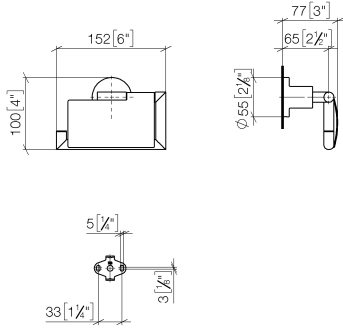

83 510 892

- width 152mm
- height 100 mm
- rosette Ø 55 mm
- 77mm projection

	Brushed Chrome	83 510 892-93
	Chrome	83 510 892-00
	Brushed Platinum	83 510 892-06
	Platinum	83 510 892-08
	Dark Chrome	83 510 892-19
	Brushed Durabronze (23kt Gold)	83 510 892-28
	Matte Black	83 510 892-33
	Brushed Bronze	83 510 892-42
	Brushed Champagne (22kt Gold)	83 510 892-46
	Champagne (22kt Gold)	83 510 892-47
	Brushed Dark Platinum	83 510 892-99

83 510 892

mm [inches]

83 510 892

Product version from 4/1/2024

Parts for other finishes can be found here: [Chrome](#)

TARA Tissue holder with cover - Brushed Chrome

TARA

83 510 892

Spare parts list

Product version from 4/1/2024

No.	Item Number	Name	Quantity used	Delivery time
	05 17 20 739 00 90	fixing set	10	2