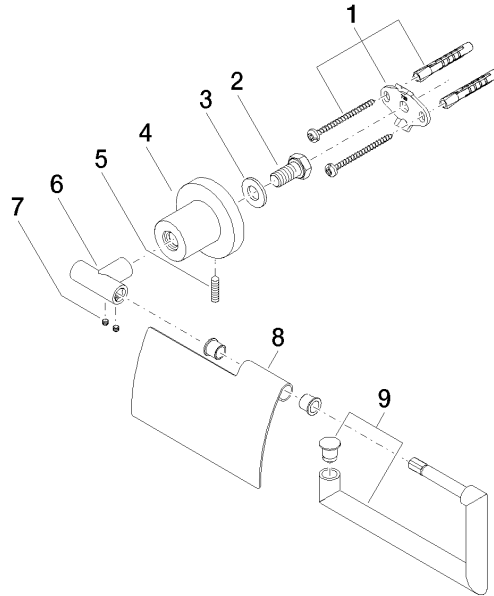

83 510 892

- width 152mm
- height 100 mm
- rosette Ø 55 mm
- 77mm projection

	Brushed Chrome	83 510 892-93
	Chrome	83 510 892-00
	Brushed Platinum	83 510 892-06
	Platinum	83 510 892-08
	Dark Chrome	83 510 892-19
	Brushed Durabronze (23kt Gold)	83 510 892-28
	Matte Black	83 510 892-33
	Brushed Bronze	83 510 892-42
	Brushed Champagne (22kt Gold)	83 510 892-46
	Champagne (22kt Gold)	83 510 892-47
	Brushed Dark Platinum	83 510 892-99

83 510 892

mm [inches]

83 510 892

Product version from 4/1/2024

Parts for other finishes can be found here: [Chrome](#)

TARA Tissue holder with cover - Brushed Chrome

TARA

83 510 892

Spare parts list

Product version from 4/1/2024

No.	Item Number	Name	Quantity used	Delivery time
	05 17 20 739 00 90	fixing set	10	2