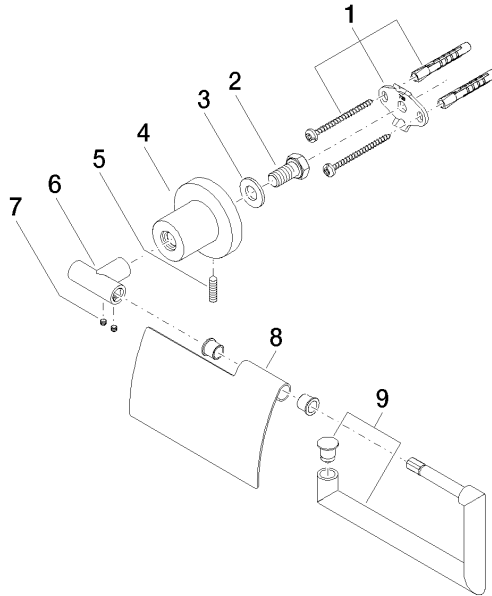

83 510 892

- width 152mm
- height 100 mm
- rosette Ø 55 mm
- 77mm projection

	Brushed Dark Platinum	83 510 892-99
	Chrome	83 510 892-00
	Brushed Platinum	83 510 892-06
	Platinum	83 510 892-08
	Dark Chrome	83 510 892-19
	Brushed Durabronze (23kt Gold)	83 510 892-28
	Matte Black	83 510 892-33
	Brushed Bronze	83 510 892-42
	Brushed Champagne (22kt Gold)	83 510 892-46
	Champagne (22kt Gold)	83 510 892-47
	Brushed Chrome	83 510 892-93

83 510 892

mm [inches]

83 510 892

Product version from 4/1/2024

Parts for other finishes can be found here: [Chrome](#)

TARA Tissue holder with cover - Brushed Dark Platinum

TARA

83 510 892

Spare parts list

Product version from 4/1/2024

No.	Item Number	Name	Quantity used	Delivery time
	05 17 20 739 00 90	fixing set	10	2