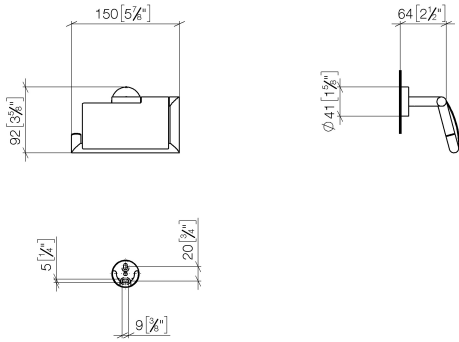

Tissue holder with cover - Chrome

LISSÉ

83 510 979

- width 150mm
- height 95 mm
- rosette Ø 40 mm
- 40mm projection

Fits: LISSÉ, META

	Chrome	83 510 979-00
	Brushed Platinum	83 510 979-06
	Dark Chrome	83 510 979-19
	Light Gold	83 510 979-26
	Brushed Light Gold	83 510 979-27
	Matte Black	83 510 979-33
	Brushed Bronze	83 510 979-42
	Brushed Champagne (22kt Gold)	83 510 979-46
	Champagne (22kt Gold)	83 510 979-47
	Brushed Chrome	83 510 979-93
	Brushed Dark Platinum	83 510 979-99

83 510 979

mm [inches]

83 510 979

Product version from 7/1/2023

Parts for other
finishes can be found
here: Brushed
Platinum

Tissue holder with cover - Chrome

LISSE

83 510 979

Spare parts list

Product version from 7/1/2023

No.	Item Number	Name	Quantity used	Delivery time
	05 30 31 025 00 90	fixing set	14	2