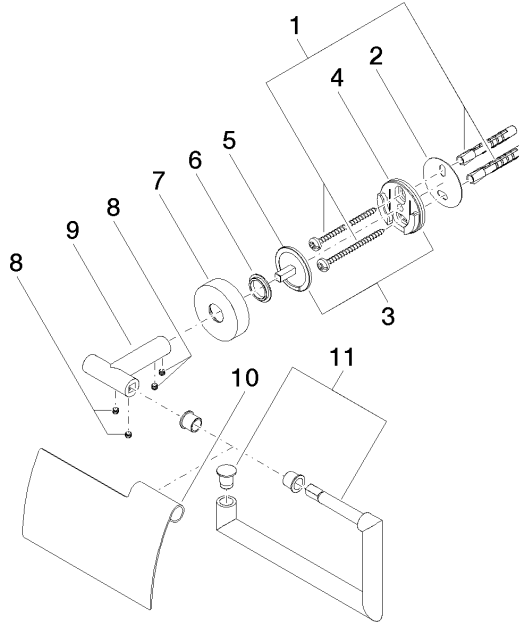

Tissue holder with cover - Chrome

LISSÉ

83 510 979

- width 150mm
- height 95 mm
- rosette Ø 40 mm
- 40mm projection

Fits: LISSÉ, META

	Chrome	83 510 979-00
	Brushed Platinum	83 510 979-06
	Dark Chrome	83 510 979-19
	Light Gold	83 510 979-26
	Brushed Light Gold	83 510 979-27
	Matte Black	83 510 979-33
	Brushed Bronze	83 510 979-42
	Brushed Champagne (22kt Gold)	83 510 979-46
	Champagne (22kt Gold)	83 510 979-47
	Brushed Chrome	83 510 979-93
	Brushed Dark Platinum	83 510 979-99

83 510 979

mm [inches]

83 510 979

Product version from 7/1/2023

Parts for other
finishes can be found
here: Brushed
Platinum

Tissue holder with cover - Chrome

LISSE

83 510 979

Spare parts list

Product version from 7/1/2023

No.	Item Number	Name	Quantity used	Delivery time
	05 30 31 025 00 90	fixing set	14	2