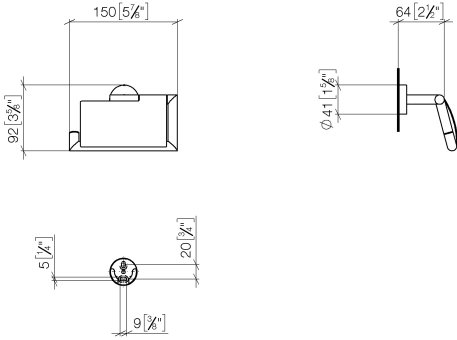

Tissue holder with cover - Brushed Platinum

LISSÉ

83 510 979

- width 150mm
- height 95 mm
- rosette Ø 40 mm
- 40mm projection

Fits: LISSÉ, META

	Brushed Platinum	83 510 979-06
	Chrome	83 510 979-00
	Dark Chrome	83 510 979-19
	Light Gold	83 510 979-26
	Brushed Light Gold	83 510 979-27
	Matte Black	83 510 979-33
	Brushed Bronze	83 510 979-42
	Brushed Champagne (22kt Gold)	83 510 979-46
	Champagne (22kt Gold)	83 510 979-47
	Brushed Chrome	83 510 979-93
	Brushed Dark Platinum	83 510 979-99

83 510 979

mm [inches]

83 510 979

Product version from 7/1/2023

Parts for other finishes can be found here: [Chrome](#)

Tissue holder with cover - Brushed Platinum

LISSE

83 510 979