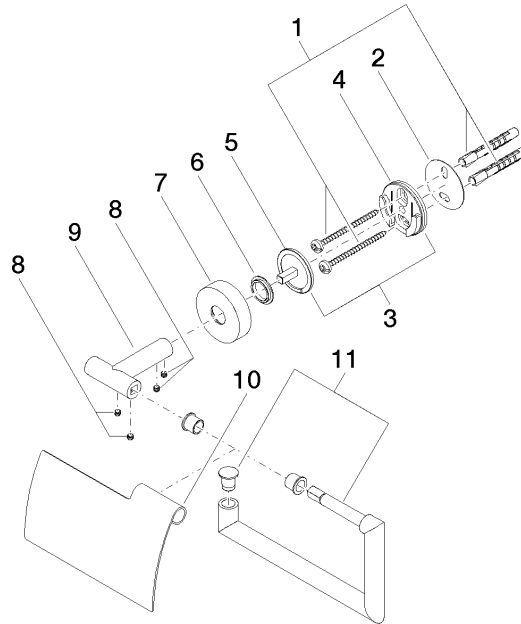

Tissue holder with cover - Brushed Platinum

LISSÉ

83 510 979

- width 150mm
- height 95 mm
- rosette Ø 40 mm
- 40mm projection

Fits: LISSÉ, META

	Brushed Platinum	83 510 979-06
	Chrome	83 510 979-00
	Dark Chrome	83 510 979-19
	Light Gold	83 510 979-26
	Brushed Light Gold	83 510 979-27
	Matte Black	83 510 979-33
	Brushed Bronze	83 510 979-42
	Brushed Champagne (22kt Gold)	83 510 979-46
	Champagne (22kt Gold)	83 510 979-47
	Brushed Chrome	83 510 979-93
	Brushed Dark Platinum	83 510 979-99

83 510 979

mm [inches]

83 510 979

Product version from 7/1/2023

Parts for other finishes can be found here: [Chrome](#)

Tissue holder with cover - Brushed Platinum

LISSE

83 510 979

Spare parts list

Product version from 7/1/2023

No.	Item Number	Name	Quantity used	Delivery time
	05 30 31 025 00 90	fixing set	14	2