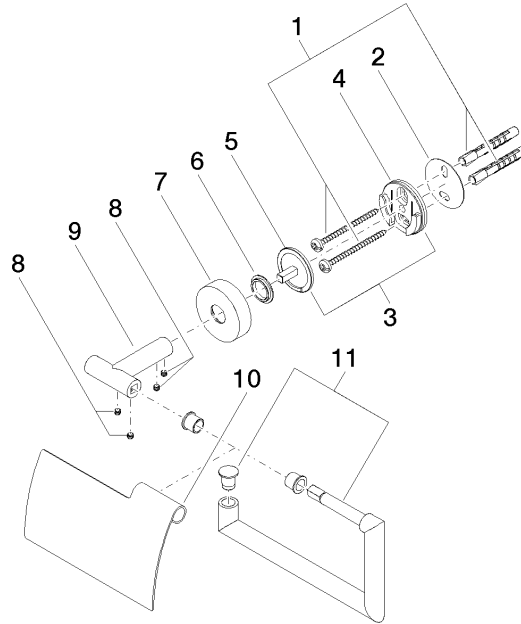

Tissue holder with cover - Dark Chrome

LISSÉ

83 510 979

- width 150mm
- height 95 mm
- rosette Ø 40 mm
- 40mm projection

Fits: LISSÉ, META

	Dark Chrome	83 510 979-19
	Chrome	83 510 979-00
	Brushed Platinum	83 510 979-06
	Light Gold	83 510 979-26
	Brushed Light Gold	83 510 979-27
	Matte Black	83 510 979-33
	Brushed Bronze	83 510 979-42
	Brushed Champagne (22kt Gold)	83 510 979-46
	Champagne (22kt Gold)	83 510 979-47
	Brushed Chrome	83 510 979-93
	Brushed Dark Platinum	83 510 979-99

83 510 979

mm [inches]

83 510 979

Parts for other
finishes can be found
here: [Chrome](#)

Tissue holder with cover - Dark Chrome

LISSE

83 510 979

Spare parts list