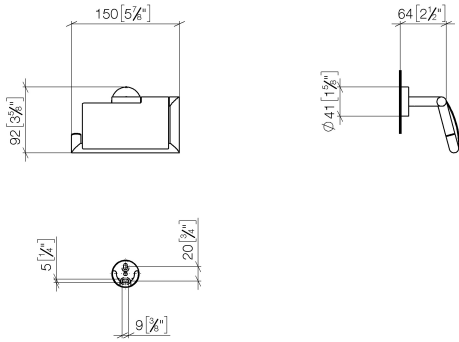

Tissue holder with cover - Dark Chrome

LISSÉ

83 510 979

- width 150mm
- height 95 mm
- rosette Ø 40 mm
- 40mm projection

Fits: LISSÉ, META

	Dark Chrome	83 510 979-19
	Chrome	83 510 979-00
	Brushed Platinum	83 510 979-06
	Light Gold	83 510 979-26
	Brushed Light Gold	83 510 979-27
	Matte Black	83 510 979-33
	Brushed Bronze	83 510 979-42
	Brushed Champagne (22kt Gold)	83 510 979-46
	Champagne (22kt Gold)	83 510 979-47
	Brushed Chrome	83 510 979-93
	Brushed Dark Platinum	83 510 979-99

83 510 979

mm [inches]

83 510 979

Parts for other
finishes can be found
here: [Chrome](#)

Tissue holder with cover - Dark Chrome

LISSE

83 510 979

Spare parts list