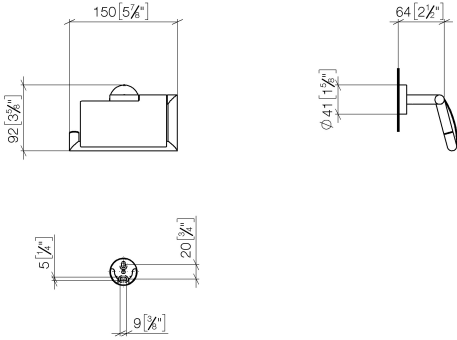

Tissue holder with cover - Light Gold

LISSÉ

83 510 979

- width 150mm
- height 95 mm
- rosette Ø 40 mm
- 40mm projection

Fits: LISSÉ, META

	Light Gold	83 510 979-26
	Chrome	83 510 979-00
	Brushed Platinum	83 510 979-06
	Dark Chrome	83 510 979-19
	Brushed Light Gold	83 510 979-27
	Matte Black	83 510 979-33
	Brushed Bronze	83 510 979-42
	Brushed Champagne (22kt Gold)	83 510 979-46
	Champagne (22kt Gold)	83 510 979-47
	Brushed Chrome	83 510 979-93
	Brushed Dark Platinum	83 510 979-99

83 510 979

mm [inches]

83 510 979

Product version from 7/1/2023

Parts for other
finishes can be found
here: [Chrome](#)

Tissue holder with cover - Light Gold

LISSE

83 510 979