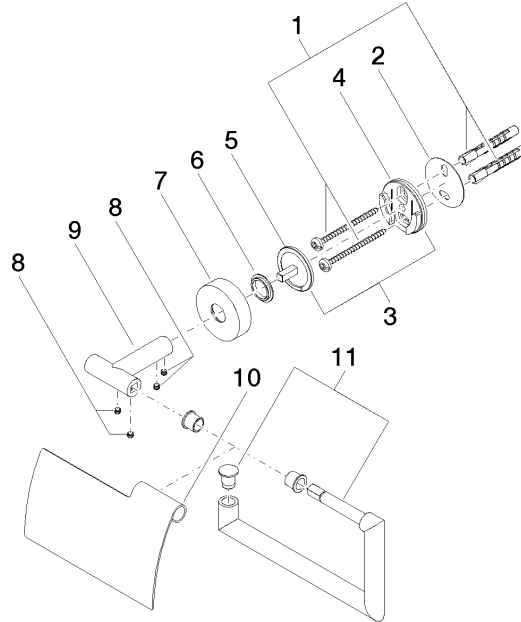

Tissue holder with cover - Light Gold

LISSÉ

83 510 979

- width 150mm
- height 95 mm
- rosette Ø 40 mm
- 40mm projection

Fits: LISSÉ, META

	Light Gold	83 510 979-26
	Chrome	83 510 979-00
	Brushed Platinum	83 510 979-06
	Dark Chrome	83 510 979-19
	Brushed Light Gold	83 510 979-27
	Matte Black	83 510 979-33
	Brushed Bronze	83 510 979-42
	Brushed Champagne (22kt Gold)	83 510 979-46
	Champagne (22kt Gold)	83 510 979-47
	Brushed Chrome	83 510 979-93
	Brushed Dark Platinum	83 510 979-99

83 510 979

mm [inches]

83 510 979

Product version from 7/1/2023

Parts for other
finishes can be found
here: [Chrome](#)

Tissue holder with cover - Light Gold

LISSE

83 510 979

Spare parts list

Product version from 7/1/2023

No.	Item Number	Name	Quantity used	Delivery time
	05 30 31 025 00 90	fixing set	14	2