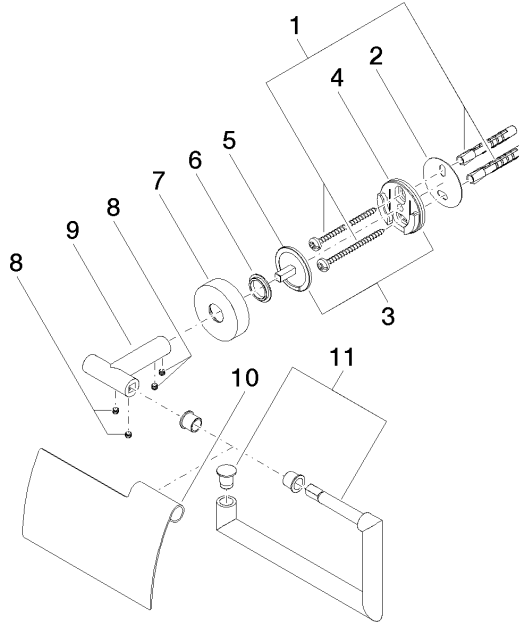

Tissue holder with cover - Brushed Light Gold

LISSÉ

83 510 979

- width 150mm
- height 95 mm
- rosette Ø 40 mm
- 40mm projection

Fits: LISSÉ, META

	Brushed Light Gold	83 510 979-27
	Chrome	83 510 979-00
	Brushed Platinum	83 510 979-06
	Dark Chrome	83 510 979-19
	Light Gold	83 510 979-26
	Matte Black	83 510 979-33
	Brushed Bronze	83 510 979-42
	Brushed Champagne (22kt Gold)	83 510 979-46
	Champagne (22kt Gold)	83 510 979-47
	Brushed Chrome	83 510 979-93
	Brushed Dark Platinum	83 510 979-99

Tissue holder with cover - Brushed Light Gold

LISSÉ

83 510 979

mm [inches]

83 510 979

Product version from 7/1/2023

Parts for other finishes can be found here: [Chrome](#)

Tissue holder with cover - Brushed Light Gold

LISSE

83 510 979

Spare parts list

Product version from 7/1/2023

No.	Item Number	Name	Quantity used	Delivery time
	05 30 31 025 00 90	fixing set	14	2