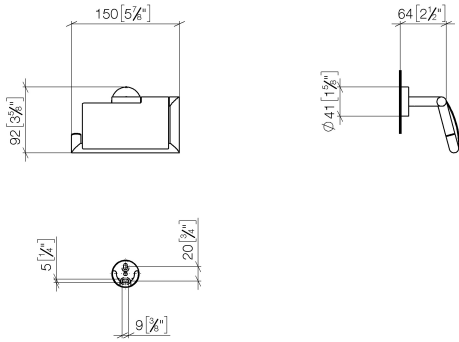

Tissue holder with cover - Brushed Light Gold

LISSÉ

83 510 979

- width 150mm
- height 95 mm
- rosette Ø 40 mm
- 40mm projection

Fits: LISSÉ, META

	Brushed Light Gold	83 510 979-27
	Chrome	83 510 979-00
	Brushed Platinum	83 510 979-06
	Dark Chrome	83 510 979-19
	Light Gold	83 510 979-26
	Matte Black	83 510 979-33
	Brushed Bronze	83 510 979-42
	Brushed Champagne (22kt Gold)	83 510 979-46
	Champagne (22kt Gold)	83 510 979-47
	Brushed Chrome	83 510 979-93
	Brushed Dark Platinum	83 510 979-99

Tissue holder with cover - Brushed Light Gold

LISSÉ

83 510 979

mm [inches]

83 510 979

Product version from 7/1/2023

Parts for other finishes can be found here: [Chrome](#)

Tissue holder with cover - Brushed Light Gold

LISSE

83 510 979

Spare parts list

Product version from 7/1/2023

No.	Item Number	Name	Quantity used	Delivery time
	05 30 31 025 00 90	fixing set	14	2