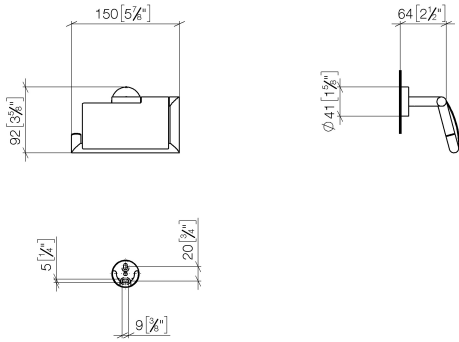

83 510 979

- width 150mm
- height 95 mm
- rosette Ø 40 mm
- 40mm projection

Fits: LISSÉ, META

	Matte Black	83 510 979-33
	Chrome	83 510 979-00
	Brushed Platinum	83 510 979-06
	Dark Chrome	83 510 979-19
	Light Gold	83 510 979-26
	Brushed Light Gold	83 510 979-27
	Brushed Bronze	83 510 979-42
	Brushed Champagne (22kt Gold)	83 510 979-46
	Champagne (22kt Gold)	83 510 979-47
	Brushed Chrome	83 510 979-93
	Brushed Dark Platinum	83 510 979-99

83 510 979

mm [inches]

83 510 979

**Product version from 7/1/2023**

Parts for other  
finishes can be found  
here: [Chrome](#)

Tissue holder with cover - Matte Black

LISSE

83 510 979

**Spare parts list**

**Product version from 7/1/2023**

No.	Item Number	Name	Quantity used	Delivery time
	05 30 31 025 00 90	fixing set	14	2