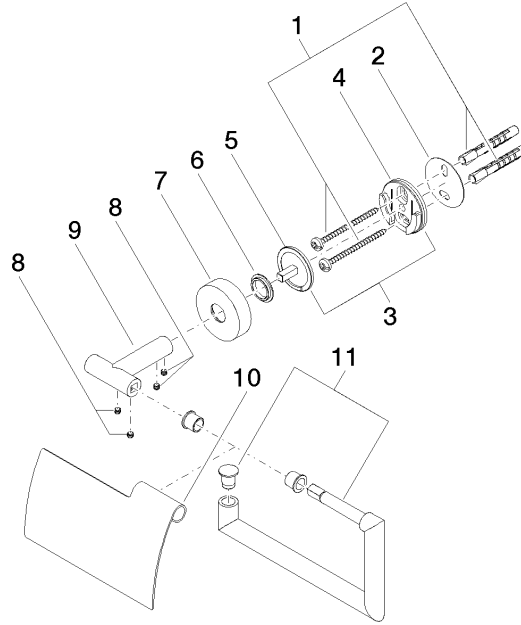

83 510 979

- width 150mm
- height 95 mm
- rosette Ø 40 mm
- 40mm projection

Fits: LISSÉ, META

	Matte Black	83 510 979-33
	Chrome	83 510 979-00
	Brushed Platinum	83 510 979-06
	Dark Chrome	83 510 979-19
	Light Gold	83 510 979-26
	Brushed Light Gold	83 510 979-27
	Brushed Bronze	83 510 979-42
	Brushed Champagne (22kt Gold)	83 510 979-46
	Champagne (22kt Gold)	83 510 979-47
	Brushed Chrome	83 510 979-93
	Brushed Dark Platinum	83 510 979-99

83 510 979

mm [inches]

83 510 979

**Product version from 7/1/2023**

Parts for other  
finishes can be found  
here: [Chrome](#)

Tissue holder with cover - Matte Black

LISSE

83 510 979

**Spare parts list**

**Product version from 7/1/2023**

No.	Item Number	Name	Quantity used	Delivery time
	05 30 31 025 00 90	fixing set	14	2