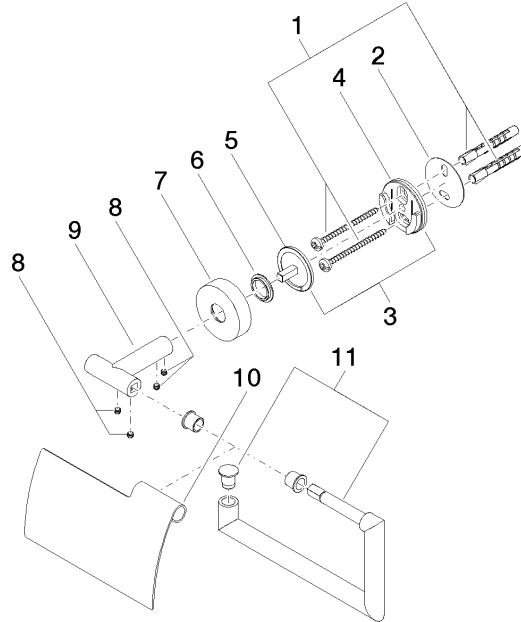

Tissue holder with cover - Brushed Bronze

LISSÉ

83 510 979

- width 150mm
- height 95 mm
- rosette Ø 40 mm
- 40mm projection

Fits: LISSÉ, META

	Brushed Bronze	83 510 979-42
	Chrome	83 510 979-00
	Brushed Platinum	83 510 979-06
	Dark Chrome	83 510 979-19
	Light Gold	83 510 979-26
	Brushed Light Gold	83 510 979-27
	Matte Black	83 510 979-33
	Brushed Champagne (22kt Gold)	83 510 979-46
	Champagne (22kt Gold)	83 510 979-47
	Brushed Chrome	83 510 979-93
	Brushed Dark Platinum	83 510 979-99

83 510 979

mm [inches]

83 510 979

Product version from 7/1/2023

Parts for other finishes can be found here: [Chrome](#)

Tissue holder with cover - Brushed Bronze

LISSÉ

83 510 979

Spare parts list

Product version from 7/1/2023

No.	Item Number	Name	Quantity used	Delivery time
	05 30 31 025 00 90	fixing set	14	2