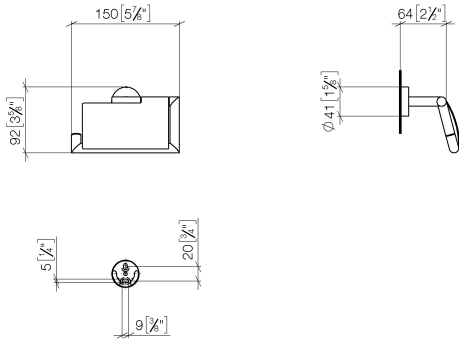

Tissue holder with cover - Brushed Bronze

LISSÉ

83 510 979

- width 150mm
- height 95 mm
- rosette Ø 40 mm
- 40mm projection

Fits: LISSÉ, META

	Brushed Bronze	83 510 979-42
	Chrome	83 510 979-00
	Brushed Platinum	83 510 979-06
	Dark Chrome	83 510 979-19
	Light Gold	83 510 979-26
	Brushed Light Gold	83 510 979-27
	Matte Black	83 510 979-33
	Brushed Champagne (22kt Gold)	83 510 979-46
	Champagne (22kt Gold)	83 510 979-47
	Brushed Chrome	83 510 979-93
	Brushed Dark Platinum	83 510 979-99

83 510 979

mm [inches]

83 510 979

Product version from 7/1/2023

Parts for other finishes can be found here: [Chrome](#)

Tissue holder with cover - Brushed Bronze

LISSÉ

83 510 979

Spare parts list

Product version from 7/1/2023

No.	Item Number	Name	Quantity used	Delivery time
	05 30 31 025 00 90	fixing set	14	2