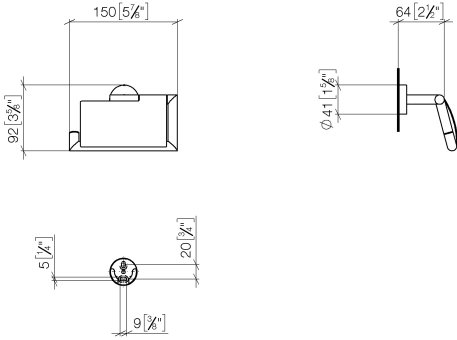

Tissue holder with cover - Champagne (22kt Gold)

LISSÉ

83 510 979

- width 150mm
- height 95 mm
- rosette Ø 40 mm
- 40mm projection

Fits: LISSÉ, META

	Champagne (22kt Gold)	83 510 979-47
	Chrome	83 510 979-00
	Brushed Platinum	83 510 979-06
	Dark Chrome	83 510 979-19
	Light Gold	83 510 979-26
	Brushed Light Gold	83 510 979-27
	Matte Black	83 510 979-33
	Brushed Bronze	83 510 979-42
	Brushed Champagne (22kt Gold)	83 510 979-46
	Brushed Chrome	83 510 979-93
	Brushed Dark Platinum	83 510 979-99

Tissue holder with cover - Champagne (22kt Gold)

LISSÉ

83 510 979

mm [inches]

83 510 979

Product version from 7/1/2023

Parts for other
finishes can be found
here: [Chrome](#)

Tissue holder with cover - Champagne (22kt Gold)

LISSÉ

83 510 979

Spare parts list

Product version from 7/1/2023

No.	Item Number	Name	Quantity used	Delivery time
	05 30 31 025 00 90	fixing set	14	2