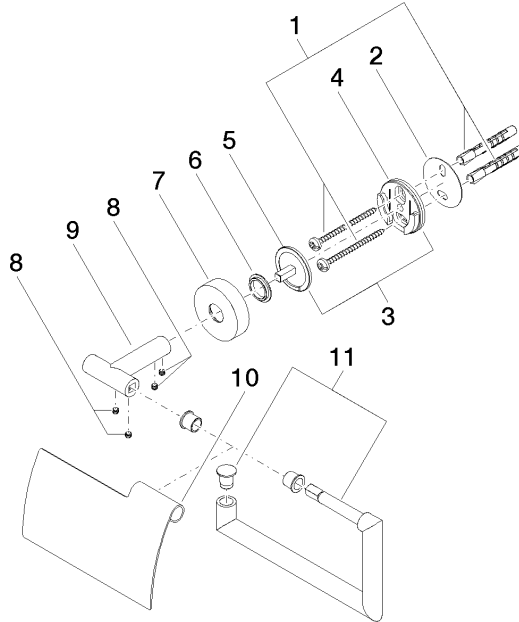

Tissue holder with cover - Champagne (22kt Gold)

LISSÉ

83 510 979

- width 150mm
- height 95 mm
- rosette Ø 40 mm
- 40mm projection

Fits: LISSÉ, META

	Champagne (22kt Gold)	83 510 979-47
	Chrome	83 510 979-00
	Brushed Platinum	83 510 979-06
	Dark Chrome	83 510 979-19
	Light Gold	83 510 979-26
	Brushed Light Gold	83 510 979-27
	Matte Black	83 510 979-33
	Brushed Bronze	83 510 979-42
	Brushed Champagne (22kt Gold)	83 510 979-46
	Brushed Chrome	83 510 979-93
	Brushed Dark Platinum	83 510 979-99

Tissue holder with cover - Champagne (22kt Gold)

LISSÉ

83 510 979

mm [inches]

83 510 979

Product version from 7/1/2023

Parts for other
finishes can be found
here: [Chrome](#)

Tissue holder with cover - Champagne (22kt Gold)

LISSÉ

83 510 979

Spare parts list

Product version from 7/1/2023

No.	Item Number	Name	Quantity used	Delivery time
	05 30 31 025 00 90	fixing set	14	2