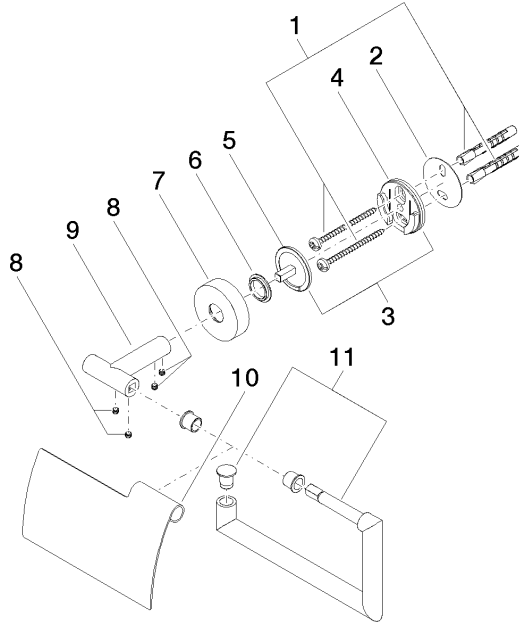

Tissue holder with cover - Brushed Chrome

LISSÉ

83 510 979

- width 150mm
- height 95 mm
- rosette Ø 40 mm
- 40mm projection

Fits: LISSÉ, META

	Brushed Chrome	83 510 979-93
	Chrome	83 510 979-00
	Brushed Platinum	83 510 979-06
	Dark Chrome	83 510 979-19
	Light Gold	83 510 979-26
	Brushed Light Gold	83 510 979-27
	Matte Black	83 510 979-33
	Brushed Bronze	83 510 979-42
	Brushed Champagne (22kt Gold)	83 510 979-46
	Champagne (22kt Gold)	83 510 979-47
	Brushed Dark Platinum	83 510 979-99

83 510 979

mm [inches]

83 510 979

**Product version from 7/1/2023**

Parts for other  
finishes can be found  
here: [Chrome](#)

Tissue holder with cover - Brushed Chrome

LISSE

83 510 979

**Spare parts list**

**Product version from 7/1/2023**

No.	Item Number	Name	Quantity used	Delivery time
	05 30 31 025 00 90	fixing set	14	2