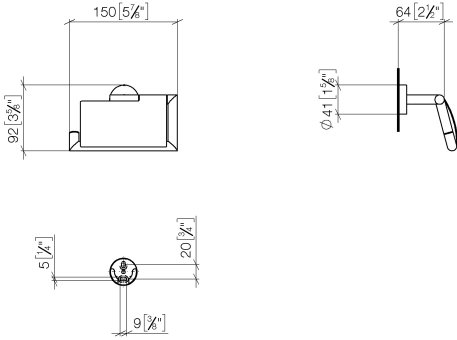

Tissue holder with cover - Brushed Chrome

LISSÉ

83 510 979

- width 150mm
- height 95 mm
- rosette Ø 40 mm
- 40mm projection

Fits: LISSÉ, META

	Brushed Chrome	83 510 979-93
	Chrome	83 510 979-00
	Brushed Platinum	83 510 979-06
	Dark Chrome	83 510 979-19
	Light Gold	83 510 979-26
	Brushed Light Gold	83 510 979-27
	Matte Black	83 510 979-33
	Brushed Bronze	83 510 979-42
	Brushed Champagne (22kt Gold)	83 510 979-46
	Champagne (22kt Gold)	83 510 979-47
	Brushed Dark Platinum	83 510 979-99

83 510 979

mm [inches]

83 510 979

**Product version from 7/1/2023**

Parts for other  
finishes can be found  
here: [Chrome](#)

Tissue holder with cover - Brushed Chrome

LISSE

83 510 979

**Spare parts list**

**Product version from 7/1/2023**

No.	Item Number	Name	Quantity used	Delivery time
	05 30 31 025 00 90	fixing set	14	2