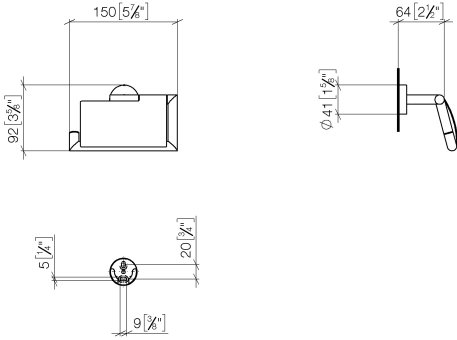

Tissue holder with cover - Brushed Dark Platinum

LISSÉ

83 510 979

- width 150mm
- height 95 mm
- rosette Ø 40 mm
- 40mm projection

Fits: LISSÉ, META

	Brushed Dark Platinum	83 510 979-99
	Chrome	83 510 979-00
	Brushed Platinum	83 510 979-06
	Dark Chrome	83 510 979-19
	Light Gold	83 510 979-26
	Brushed Light Gold	83 510 979-27
	Matte Black	83 510 979-33
	Brushed Bronze	83 510 979-42
	Brushed Champagne (22kt Gold)	83 510 979-46
	Champagne (22kt Gold)	83 510 979-47
	Brushed Chrome	83 510 979-93

83 510 979

mm [inches]

83 510 979

Product version from 7/1/2023

Parts for other finishes can be found here: [Chrome](#)

Tissue holder with cover - Brushed Dark Platinum

LISSÉ

83 510 979