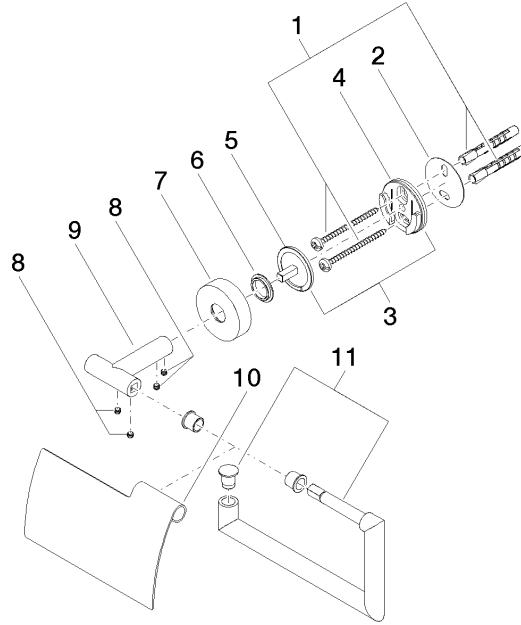

Tissue holder with cover - Brushed Dark Platinum

LISSÉ

83 510 979

- width 150mm
- height 95 mm
- rosette Ø 40 mm
- 40mm projection

Fits: LISSÉ, META

	Brushed Dark Platinum	83 510 979-99
	Chrome	83 510 979-00
	Brushed Platinum	83 510 979-06
	Dark Chrome	83 510 979-19
	Light Gold	83 510 979-26
	Brushed Light Gold	83 510 979-27
	Matte Black	83 510 979-33
	Brushed Bronze	83 510 979-42
	Brushed Champagne (22kt Gold)	83 510 979-46
	Champagne (22kt Gold)	83 510 979-47
	Brushed Chrome	83 510 979-93

83 510 979

mm [inches]

83 510 979

Product version from 7/1/2023

Parts for other finishes can be found here: [Chrome](#)

Tissue holder with cover - Brushed Dark Platinum

LISSÉ

83 510 979

Spare parts list

Product version from 7/1/2023

No.	Item Number	Name	Quantity used	Delivery time
	05 30 31 025 00 90	fixing set	14	2