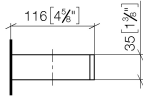

Reserve tissue holder - Chrome

MEM

83 590 780

- width 132mm
- height 35 mm
- 116mm projection

Fits: MEM, CYO

	Chrome	83 590 780-00
	Brushed Platinum	83 590 780-06
	Platinum	83 590 780-08
	Dark Chrome	83 590 780-19
	Brushed Durabronze (23kt Gold)	83 590 780-28
	Brushed Champagne (22kt Gold)	83 590 780-46
	Champagne (22kt Gold)	83 590 780-47
	Brushed Dark Platinum	83 590 780-99

83 590 780

mm [inches]

83 590 780

Parts for other
finishes can be found
here: Brushed
Platinum

Reserve tissue holder - Chrome

MEM

83 590 780

Spare parts list