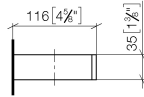

Reserve tissue holder - Chrome

MEM

83 590 780

- width 132mm
- height 35 mm
- 116mm projection

Fits: MEM, CYO

	Chrome	83 590 780-00
	Brushed Platinum	83 590 780-06
	Platinum	83 590 780-08
	Dark Chrome	83 590 780-19
	Brushed Durabronze (23kt Gold)	83 590 780-28
	Brushed Champagne (22kt Gold)	83 590 780-46
	Champagne (22kt Gold)	83 590 780-47
	Brushed Dark Platinum	83 590 780-99

83 590 780

mm [inches]

83 590 780

Parts for other
finishes can be found
here: Brushed
Platinum

Reserve tissue holder - Chrome

MEM

83 590 780

Spare parts list