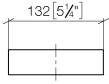

Reserve tissue holder - Chrome

MEM

83 590 780

- width 132mm
- height 35 mm
- 116mm projection

Fits: MEM, CYO

	Chrome	83 590 780-00
	Brushed Platinum	83 590 780-06
	Platinum	83 590 780-08
	Dark Chrome	83 590 780-19
	Brushed Durabronze (23kt Gold)	83 590 780-28
	Brushed Champagne (22kt Gold)	83 590 780-46
	Champagne (22kt Gold)	83 590 780-47
	Brushed Dark Platinum	83 590 780-99

83 590 780

mm [inches]

83 590 780

Parts for other
finishes can be found
here: Brushed
Platinum

Reserve tissue holder - Chrome

MEM

83 590 780

Spare parts list