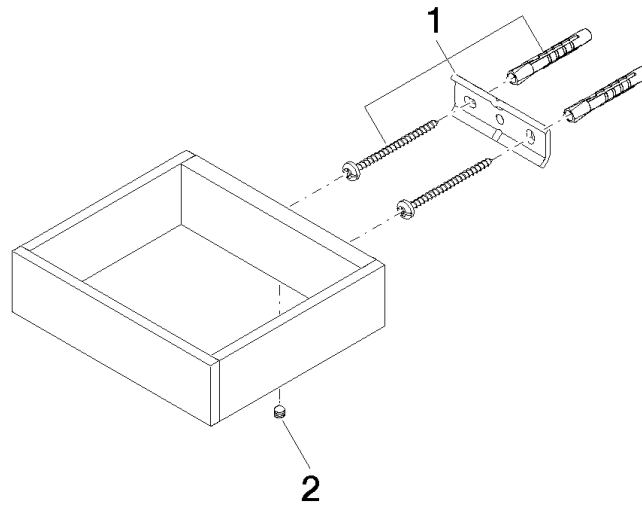

Reserve tissue holder - Chrome

MEM

83 590 780

- width 132mm
- height 35 mm
- 116mm projection

Fits: MEM, CYO

	Chrome	83 590 780-00
	Brushed Platinum	83 590 780-06
	Platinum	83 590 780-08
	Dark Chrome	83 590 780-19
	Brushed Durabronze (23kt Gold)	83 590 780-28
	Brushed Champagne (22kt Gold)	83 590 780-46
	Champagne (22kt Gold)	83 590 780-47
	Brushed Dark Platinum	83 590 780-99

83 590 780

mm [inches]

83 590 780

Parts for other
finishes can be found
here: Brushed
Platinum

Reserve tissue holder - Chrome

MEM

83 590 780

Spare parts list

No.	Item Number	Name	Quantity used	Delivery time
	05 17 20 718 00 90	fixing set	2	2