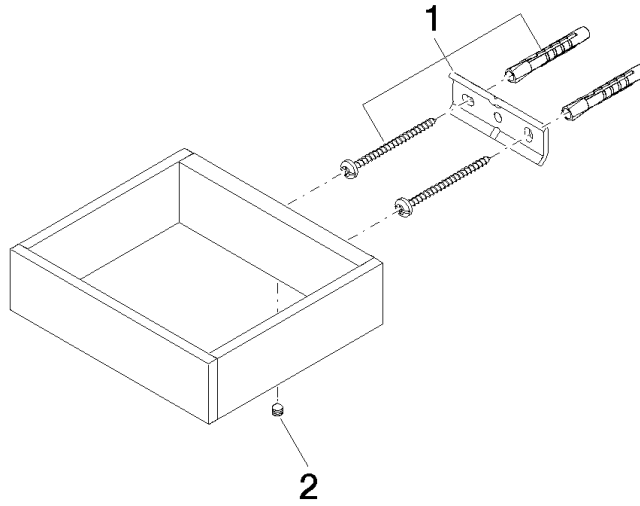

**Reserve tissue holder - Brushed Platinum**

MEM

83 590 780

- width 132mm
- height 35 mm
- 116mm projection

Fits: MEM, CYO

	Brushed Platinum	83 590 780-06
	Chrome	83 590 780-00
	Platinum	83 590 780-08
	Dark Chrome	83 590 780-19
	Brushed Durabronze (23kt Gold)	83 590 780-28
	Brushed Champagne (22kt Gold)	83 590 780-46
	Champagne (22kt Gold)	83 590 780-47
	Brushed Dark Platinum	83 590 780-99

83 590 780

mm [inches]

83 590 780

Parts for other  
finishes can be found  
here: [Chrome](#)

## Reserve tissue holder - Brushed Platinum

MEM

83 590 780

### Spare parts list

No.	Item Number	Name	Quantity used	Delivery time
	05 17 20 718 00 90	fixing set	2	2