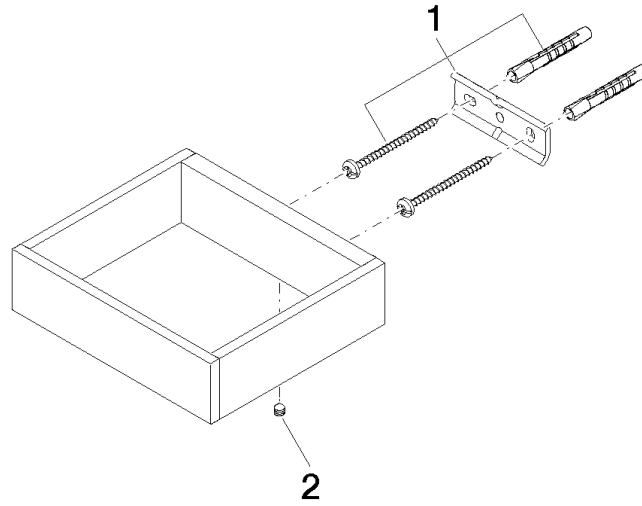

Reserve tissue holder - Platinum

MEM

83 590 780

- width 132mm
- height 35 mm
- 116mm projection

Fits: MEM, CYO

	Platinum	83 590 780-08
	Chrome	83 590 780-00
	Brushed Platinum	83 590 780-06
	Dark Chrome	83 590 780-19
	Brushed Durabronze (23kt Gold)	83 590 780-28
	Brushed Champagne (22kt Gold)	83 590 780-46
	Champagne (22kt Gold)	83 590 780-47
	Brushed Dark Platinum	83 590 780-99

83 590 780

mm [inches]

83 590 780

Parts for other
finishes can be found
here: [Chrome](#)

Reserve tissue holder - Platinum

MEM

83 590 780

Spare parts list

No.	Item Number	Name	Quantity used	Delivery time
	05 17 20 718 00 90	fixing set	2	2