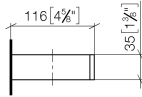

Reserve tissue holder - Platinum

MEM

83 590 780

- width 132mm
- height 35 mm
- 116mm projection

Fits: MEM, CYO

	Platinum	83 590 780-08
	Chrome	83 590 780-00
	Brushed Platinum	83 590 780-06
	Dark Chrome	83 590 780-19
	Brushed Durabronze (23kt Gold)	83 590 780-28
	Brushed Champagne (22kt Gold)	83 590 780-46
	Champagne (22kt Gold)	83 590 780-47
	Brushed Dark Platinum	83 590 780-99

83 590 780

mm [inches]

83 590 780

Parts for other
finishes can be found
here: [Chrome](#)

Reserve tissue holder - Platinum

MEM

83 590 780

Spare parts list