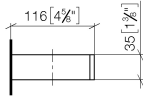

Reserve tissue holder - Dark Chrome

MEM

83 590 780

- width 132mm
- height 35 mm
- 116mm projection

Fits: MEM, CYO

	Dark Chrome	83 590 780-19
	Chrome	83 590 780-00
	Brushed Platinum	83 590 780-06
	Platinum	83 590 780-08
	Brushed Durabronze (23kt Gold)	83 590 780-28
	Brushed Champagne (22kt Gold)	83 590 780-46
	Champagne (22kt Gold)	83 590 780-47
	Brushed Dark Platinum	83 590 780-99

Reserve tissue holder - Dark Chrome

83 590 780

mm [inches]

83 590 780

Parts for other
finishes can be found
here: [Chrome](#)

Reserve tissue holder - Dark Chrome

MEM

83 590 780