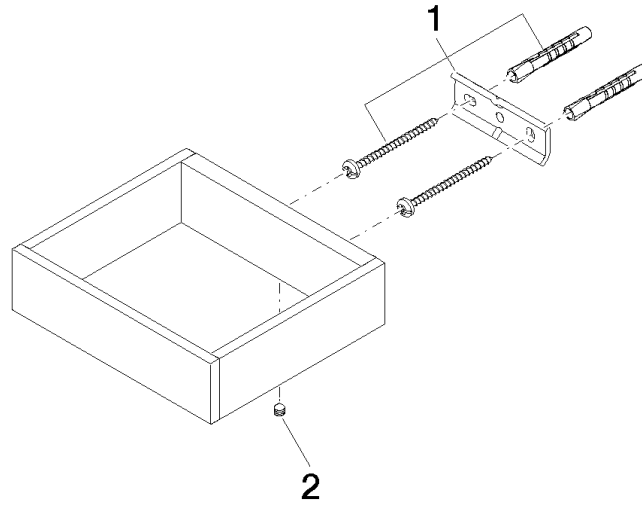

Reserve tissue holder - Dark Chrome

83 590 780

mm [inches]

83 590 780

Parts for other
finishes can be found
here: [Chrome](#)

Reserve tissue holder - Dark Chrome

MEM

83 590 780