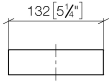

Reserve tissue holder - Dark Chrome

MEM

83 590 780

- width 132mm
- height 35 mm
- 116mm projection

Fits: MEM, CYO

	Dark Chrome	83 590 780-19
	Chrome	83 590 780-00
	Brushed Platinum	83 590 780-06
	Platinum	83 590 780-08
	Brushed Durabronze (23kt Gold)	83 590 780-28
	Brushed Champagne (22kt Gold)	83 590 780-46
	Champagne (22kt Gold)	83 590 780-47
	Brushed Dark Platinum	83 590 780-99

Reserve tissue holder - Dark Chrome

83 590 780

mm [inches]

83 590 780

Parts for other
finishes can be found
here: [Chrome](#)

Reserve tissue holder - Dark Chrome

MEM

83 590 780