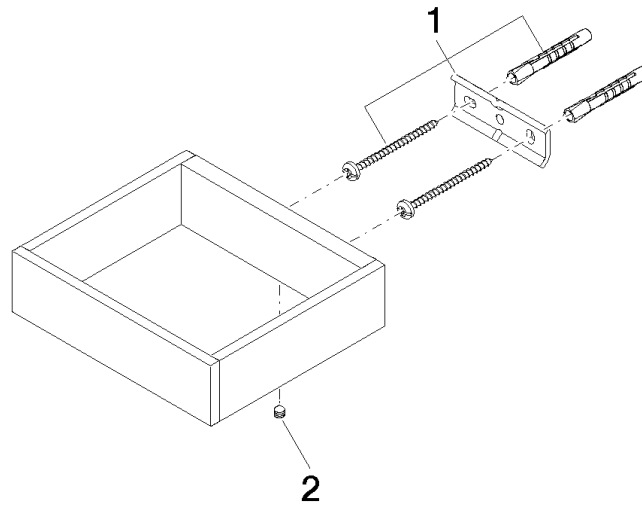

Reserve tissue holder - Brushed Durabronz (23kt Gold)

MEM

83 590 780

- width 132mm
- height 35 mm
- 116mm projection

Fits: MEM, CYO

	Brushed Durabronz (23kt Gold)	83 590 780-28
	Chrome	83 590 780-00
	Brushed Platinum	83 590 780-06
	Platinum	83 590 780-08
	Dark Chrome	83 590 780-19
	Brushed Champagne (22kt Gold)	83 590 780-46
	Champagne (22kt Gold)	83 590 780-47
	Brushed Dark Platinum	83 590 780-99

Reserve tissue holder - Brushed Durabronz (23kt Gold)

83 590 780

mm [inches]

83 590 780

Parts for other  
finishes can be found  
here: [Chrome](#)

Reserve tissue holder - Brushed Durabrass (23kt Gold)

MEM

83 590 780

**Spare parts list**

No.	Item Number	Name	Quantity used	Delivery time
	05 17 20 718 00 90	fixing set	2	2