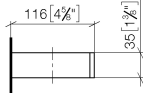

Reserve tissue holder - Brushed Durabronz (23kt Gold)

MEM

83 590 780

- width 132mm
- height 35 mm
- 116mm projection

Fits: MEM, CYO

	Brushed Durabronz (23kt Gold)	83 590 780-28
	Chrome	83 590 780-00
	Brushed Platinum	83 590 780-06
	Platinum	83 590 780-08
	Dark Chrome	83 590 780-19
	Brushed Champagne (22kt Gold)	83 590 780-46
	Champagne (22kt Gold)	83 590 780-47
	Brushed Dark Platinum	83 590 780-99

Reserve tissue holder - Brushed Durabronz (23kt Gold)

83 590 780

mm [inches]

83 590 780

Parts for other  
finishes can be found  
here: [Chrome](#)

Reserve tissue holder - Brushed Durabrass (23kt Gold)

MEM

83 590 780