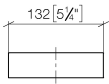

Reserve tissue holder - Brushed Durabronz (23kt Gold)

MEM

83 590 780

- width 132mm
- height 35 mm
- 116mm projection

Fits: MEM, CYO

	Brushed Durabronz (23kt Gold)	83 590 780-28
	Chrome	83 590 780-00
	Brushed Platinum	83 590 780-06
	Platinum	83 590 780-08
	Dark Chrome	83 590 780-19
	Brushed Champagne (22kt Gold)	83 590 780-46
	Champagne (22kt Gold)	83 590 780-47
	Brushed Dark Platinum	83 590 780-99

Reserve tissue holder - Brushed Durabronz (23kt Gold)

83 590 780

mm [inches]

83 590 780

Parts for other  
finishes can be found  
here: [Chrome](#)

Reserve tissue holder - Brushed Durabrass (23kt Gold)

MEM

83 590 780