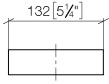

## Reserve tissue holder - Brushed Champagne (22kt Gold)

MEM

83 590 780

- width 132mm
- height 35 mm
- 116mm projection

Fits: MEM, CYO

	Brushed Champagne (22kt Gold)	83 590 780-46
	Chrome	83 590 780-00
	Brushed Platinum	83 590 780-06
	Platinum	83 590 780-08
	Dark Chrome	83 590 780-19
	Brushed Durabronze (23kt Gold)	83 590 780-28
	Champagne (22kt Gold)	83 590 780-47
	Brushed Dark Platinum	83 590 780-99

83 590 780

mm [inches]

83 590 780

Parts for other  
finishes can be found  
here: [Chrome](#)

Reserve tissue holder - Brushed Champagne (22kt Gold)

MEM

83 590 780

**Spare parts list**