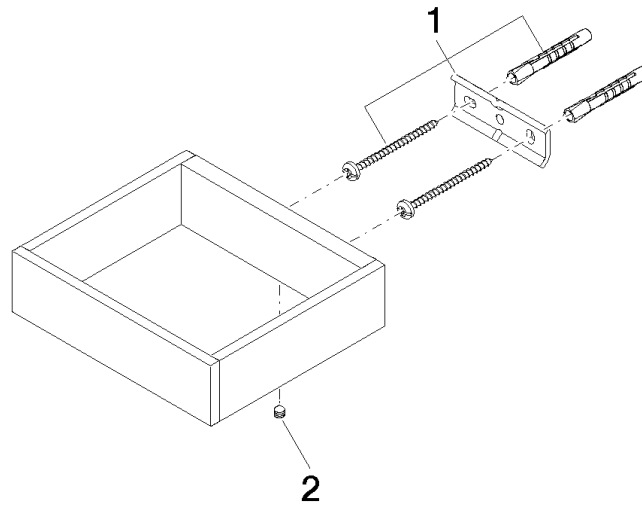

## Reserve tissue holder - Brushed Champagne (22kt Gold)

MEM

83 590 780

- width 132mm
- height 35 mm
- 116mm projection

Fits: MEM, CYO

	Brushed Champagne (22kt Gold)	83 590 780-46
	Chrome	83 590 780-00
	Brushed Platinum	83 590 780-06
	Platinum	83 590 780-08
	Dark Chrome	83 590 780-19
	Brushed Durabronze (23kt Gold)	83 590 780-28
	Champagne (22kt Gold)	83 590 780-47
	Brushed Dark Platinum	83 590 780-99

83 590 780

mm [inches]

83 590 780

Parts for other  
finishes can be found  
here: [Chrome](#)

Reserve tissue holder - Brushed Champagne (22kt Gold)

MEM

83 590 780

**Spare parts list**

No.	Item Number	Name	Quantity used	Delivery time
	05 17 20 718 00 90	fixing set	2	2