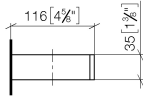

## Reserve tissue holder - Brushed Champagne (22kt Gold)

MEM

83 590 780

- width 132mm
- height 35 mm
- 116mm projection

Fits: MEM, CYO

	Brushed Champagne (22kt Gold)	83 590 780-46
	Chrome	83 590 780-00
	Brushed Platinum	83 590 780-06
	Platinum	83 590 780-08
	Dark Chrome	83 590 780-19
	Brushed Durabronze (23kt Gold)	83 590 780-28
	Champagne (22kt Gold)	83 590 780-47
	Brushed Dark Platinum	83 590 780-99

83 590 780

mm [inches]

83 590 780

Parts for other  
finishes can be found  
here: [Chrome](#)

Reserve tissue holder - Brushed Champagne (22kt Gold)

MEM

83 590 780

**Spare parts list**