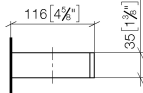

## Reserve tissue holder - Brushed Champagne (22kt Gold)

MEM

83 590 780

- width 132mm
- height 35 mm
- 116mm projection

Fits: MEM, CYO

|  |                                |               |
|--|--------------------------------|---------------|
|  | Brushed Champagne (22kt Gold)  | 83 590 780-46 |
|  | Chrome                         | 83 590 780-00 |
|  | Brushed Platinum               | 83 590 780-06 |
|  | Platinum                       | 83 590 780-08 |
|  | Dark Chrome                    | 83 590 780-19 |
|  | Brushed Durabronze (23kt Gold) | 83 590 780-28 |
|  | Champagne (22kt Gold)          | 83 590 780-47 |
|  | Brushed Dark Platinum          | 83 590 780-99 |

83 590 780

mm [inches]

83 590 780

Parts for other  
finishes can be found  
here: [Chrome](#)