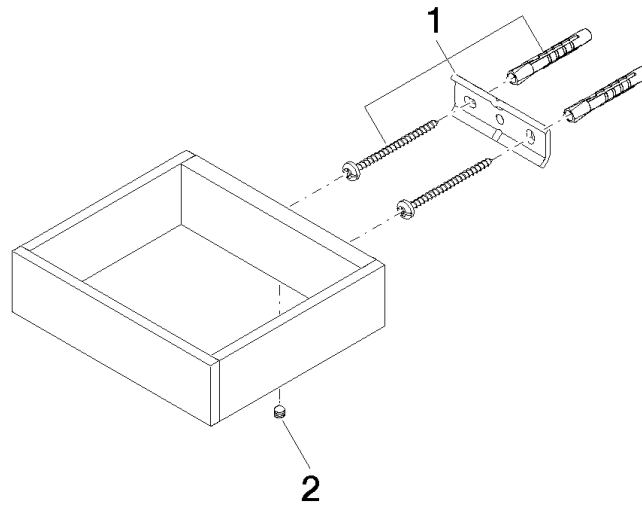

## Reserve tissue holder - Brushed Champagne (22kt Gold)

MEM

83 590 780

- width 132mm
- height 35 mm
- 116mm projection

Fits: MEM, CYO

|  |                                |               |
|--|--------------------------------|---------------|
|  | Brushed Champagne (22kt Gold)  | 83 590 780-46 |
|  | Chrome                         | 83 590 780-00 |
|  | Brushed Platinum               | 83 590 780-06 |
|  | Platinum                       | 83 590 780-08 |
|  | Dark Chrome                    | 83 590 780-19 |
|  | Brushed Durabronze (23kt Gold) | 83 590 780-28 |
|  | Champagne (22kt Gold)          | 83 590 780-47 |
|  | Brushed Dark Platinum          | 83 590 780-99 |

83 590 780

mm [inches]

83 590 780

Parts for other  
finishes can be found  
here: [Chrome](#)

## Reserve tissue holder - Brushed Champagne (22kt Gold)

MEM

83 590 780