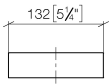

## Reserve tissue holder - Brushed Champagne (22kt Gold)

MEM

83 590 780

- width 132mm
- height 35 mm
- 116mm projection

Fits: MEM, CYO

|  |                                |               |
|--|--------------------------------|---------------|
|  | Brushed Champagne (22kt Gold)  | 83 590 780-46 |
|  | Chrome                         | 83 590 780-00 |
|  | Brushed Platinum               | 83 590 780-06 |
|  | Platinum                       | 83 590 780-08 |
|  | Dark Chrome                    | 83 590 780-19 |
|  | Brushed Durabronze (23kt Gold) | 83 590 780-28 |
|  | Champagne (22kt Gold)          | 83 590 780-47 |
|  | Brushed Dark Platinum          | 83 590 780-99 |

83 590 780

mm [inches]

83 590 780

Parts for other  
finishes can be found  
here: [Chrome](#)