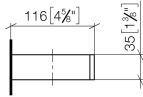

## Reserve tissue holder - Champagne (22kt Gold)

MEM

83 590 780

- width 132mm
- height 35 mm
- 116mm projection

Fits: MEM, CYO

	Champagne (22kt Gold)	83 590 780-47
	Chrome	83 590 780-00
	Brushed Platinum	83 590 780-06
	Platinum	83 590 780-08
	Dark Chrome	83 590 780-19
	Brushed Durabross (23kt Gold)	83 590 780-28
	Brushed Champagne (22kt Gold)	83 590 780-46
	Brushed Dark Platinum	83 590 780-99

Reserve tissue holder - Champagne (22kt Gold)

MEM

83 590 780

mm [inches]

83 590 780

Parts for other  
finishes can be found  
here: [Chrome](#)