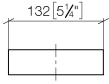

## Reserve tissue holder - Champagne (22kt Gold)

MEM

83 590 780

- width 132mm
- height 35 mm
- 116mm projection

Fits: MEM, CYO

	Champagne (22kt Gold)	83 590 780-47
	Chrome	83 590 780-00
	Brushed Platinum	83 590 780-06
	Platinum	83 590 780-08
	Dark Chrome	83 590 780-19
	Brushed Durabross (23kt Gold)	83 590 780-28
	Brushed Champagne (22kt Gold)	83 590 780-46
	Brushed Dark Platinum	83 590 780-99

Reserve tissue holder - Champagne (22kt Gold)

MEM

83 590 780

mm [inches]

83 590 780

Parts for other  
finishes can be found  
here: [Chrome](#)