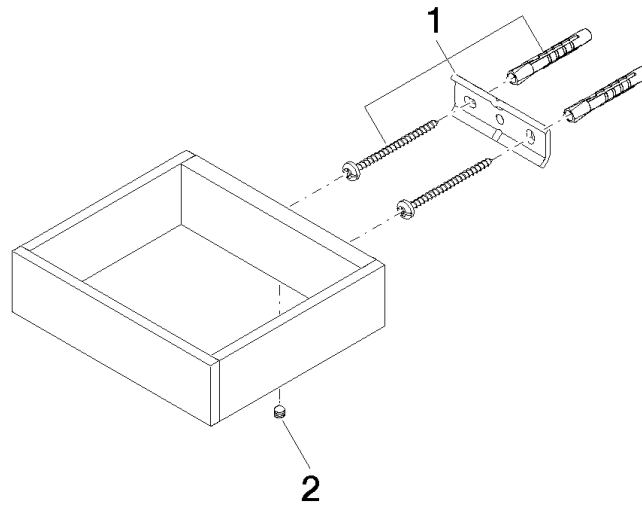

## Reserve tissue holder - Champagne (22kt Gold)

MEM

83 590 780

- width 132mm
- height 35 mm
- 116mm projection

Fits: MEM, CYO

	Champagne (22kt Gold)	83 590 780-47
	Chrome	83 590 780-00
	Brushed Platinum	83 590 780-06
	Platinum	83 590 780-08
	Dark Chrome	83 590 780-19
	Brushed Durabross (23kt Gold)	83 590 780-28
	Brushed Champagne (22kt Gold)	83 590 780-46
	Brushed Dark Platinum	83 590 780-99

Reserve tissue holder - Champagne (22kt Gold)

MEM

83 590 780

mm [inches]

83 590 780

Parts for other  
finishes can be found  
here: [Chrome](#)

### Spare parts list

No.	Item Number	Name	Quantity used	Delivery time
	05 17 20 718 00 90	fixing set	2	2