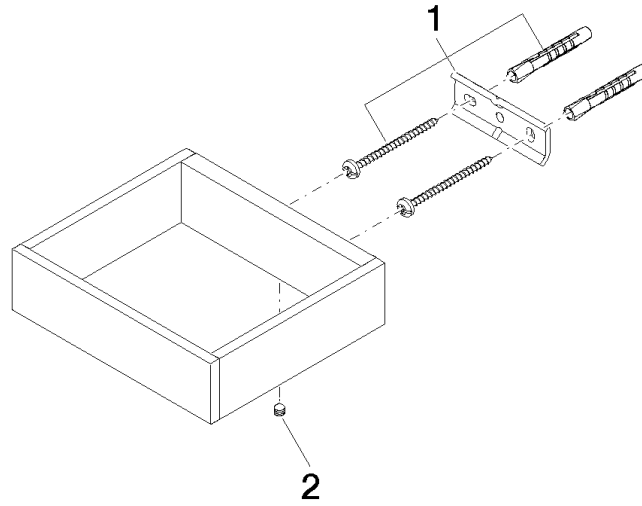

Reserve tissue holder - Brushed Dark Platinum

MEM

83 590 780

- width 132mm
- height 35 mm
- 116mm projection

Fits: MEM, CYO

	Brushed Dark Platinum	83 590 780-99
	Chrome	83 590 780-00
	Brushed Platinum	83 590 780-06
	Platinum	83 590 780-08
	Dark Chrome	83 590 780-19
	Brushed Durabronze (23kt Gold)	83 590 780-28
	Brushed Champagne (22kt Gold)	83 590 780-46
	Champagne (22kt Gold)	83 590 780-47

83 590 780

mm [inches]

83 590 780

Parts for other  
finishes can be found  
here: [Chrome](#)

## Reserve tissue holder - Brushed Dark Platinum

MEM

83 590 780

### Spare parts list

No.	Item Number	Name	Quantity used	Delivery time
	05 17 20 718 00 90	fixing set	2	2