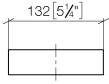

Reserve tissue holder - Brushed Dark Platinum

MEM

83 590 780

- width 132mm
- height 35 mm
- 116mm projection

Fits: MEM, CYO

	Brushed Dark Platinum	83 590 780-99
	Chrome	83 590 780-00
	Brushed Platinum	83 590 780-06
	Platinum	83 590 780-08
	Dark Chrome	83 590 780-19
	Brushed Durabronze (23kt Gold)	83 590 780-28
	Brushed Champagne (22kt Gold)	83 590 780-46
	Champagne (22kt Gold)	83 590 780-47

83 590 780

mm [inches]

83 590 780

Parts for other  
finishes can be found  
here: [Chrome](#)