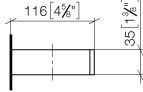

Reserve tissue holder - Brushed Dark Platinum

MEM

83 590 780

- width 132mm
- height 35 mm
- 116mm projection

Fits: MEM, CYO

	Brushed Dark Platinum	83 590 780-99
	Chrome	83 590 780-00
	Brushed Platinum	83 590 780-06
	Platinum	83 590 780-08
	Dark Chrome	83 590 780-19
	Brushed Durabronze (23kt Gold)	83 590 780-28
	Brushed Champagne (22kt Gold)	83 590 780-46
	Champagne (22kt Gold)	83 590 780-47

83 590 780

mm [inches]

83 590 780

Parts for other  
finishes can be found  
here: [Chrome](#)