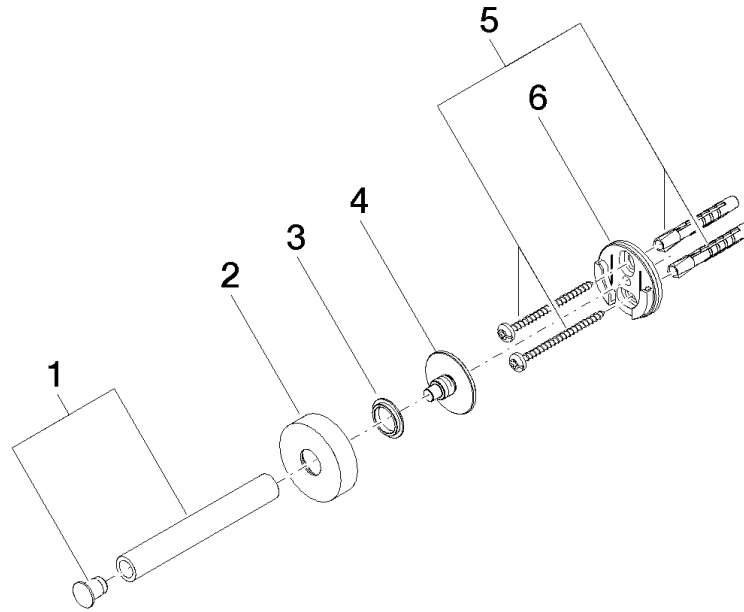

Reserve tissue holder - Brushed Light Gold

LISSÉ

83 590 979

- rosette Ø 40 mm
- 105mm projection

Fits: LISSÉ, META

	Brushed Light Gold	83 590 979-27
	Chrome	83 590 979-00
	Brushed Platinum	83 590 979-06
	Dark Chrome	83 590 979-19
	Light Gold	83 590 979-26
	Matte Black	83 590 979-33
	Brushed Bronze	83 590 979-42
	Brushed Champagne (22kt Gold)	83 590 979-46
	Champagne (22kt Gold)	83 590 979-47
	Brushed Chrome	83 590 979-93
	Brushed Dark Platinum	83 590 979-99

83 590 979

mm [inches]

83 590 979

**Product version from 7/1/2023**

Parts for other finishes can be found here: [Chrome](#)

## Reserve tissue holder - Brushed Light Gold

LISSE

83 590 979

#### Product version from 7/1/2023

No.	Item Number	Name	Quantity used	Delivery time
	90 17 97 567 00-27	holder	8	30