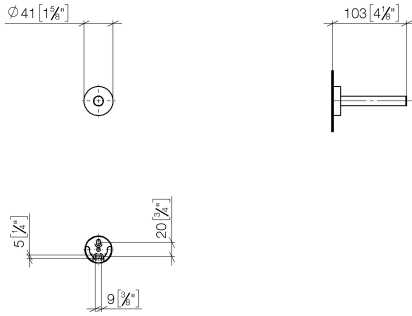

Reserve tissue holder - Brushed Light Gold

LISSÉ

83 590 979

- rosette Ø 40 mm
- 105mm projection

Fits: LISSÉ, META

	Brushed Light Gold	83 590 979-27
	Chrome	83 590 979-00
	Brushed Platinum	83 590 979-06
	Dark Chrome	83 590 979-19
	Light Gold	83 590 979-26
	Matte Black	83 590 979-33
	Brushed Bronze	83 590 979-42
	Brushed Champagne (22kt Gold)	83 590 979-46
	Champagne (22kt Gold)	83 590 979-47
	Brushed Chrome	83 590 979-93
	Brushed Dark Platinum	83 590 979-99

83 590 979

mm [inches]

83 590 979

**Product version from 7/1/2023**

Parts for other finishes can be found here: [Chrome](#)

#### Product version from 7/1/2023

No.	Item Number	Name	Quantity used	Delivery time
	90 17 97 567 00-27	holder	8	30