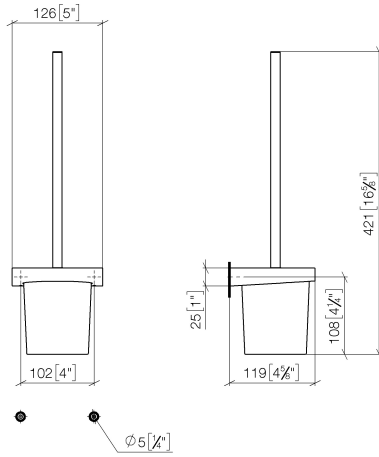

EDITION PRO Toilet brush set wall model - Matte Black

83 900 626

- crystal glass
- brush, matte black
- width 126mm
- height 421 mm
- 119mm projection

	Matte Black	83 900 626-33
	Chrome	83 900 626-00
	Brushed Chrome	83 900 626-93

EDITION PRO Toilet brush set wall model - Matte Black

83 900 626

mm [inches]

EDITION PRO Toilet brush set wall model - Matte Black

83 900 626

Parts for other finishes can be found here: [Chrome](#)

EDITION PRO Toilet brush set wall model - Matte Black

83 900 626

Spare parts list

No.	Item Number	Name	Quantity used	Delivery time
	90 20 97 507 00-33	handle	8	30