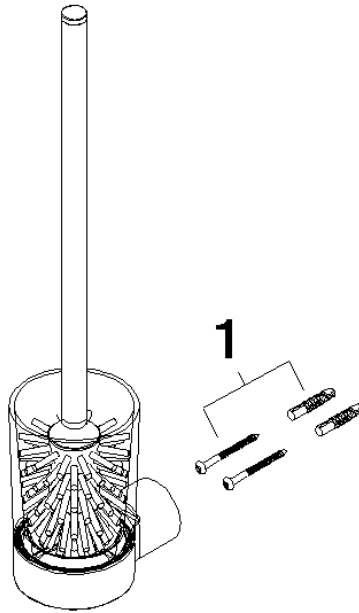

Toilet brush set wall model - Chrome

83 900 832

- crystal glass brush holder, matte
- brush, matte black
- width 80mm
- height 430 mm
- 111mm projection

	Chrome	83 900 832-00
	Soft Black	83 900 832-69

Toilet brush set wall model - Chrome

83 900 832

mm [inches]

Toilet brush set wall model - Chrome

83 900 832

Product version from 1/1/2023

Parts for other finishes can be found here: [Soft Black](#)

Toilet brush set wall model - Chrome

83 900 832

Spare parts list

Product version from 1/1/2023

No.	Item Number	Name	Quantity used	Delivery time
	05 30 31 025 00 90	fixing set	1	2