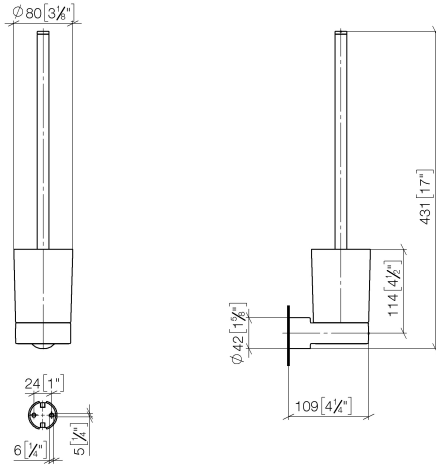

Toilet brush set wall model - Chrome

83 900 832

- crystal glass brush holder, matte
- brush, matte black
- width 80mm
- height 430 mm
- 111mm projection

	Chrome	83 900 832-00
	Soft Black	83 900 832-69

Toilet brush set wall model - Chrome

83 900 832

mm [inches]

Toilet brush set wall model - Chrome

83 900 832

Product version from 1/1/2023

Parts for other finishes can be found here: [Soft Black](#)

Toilet brush set wall model - Chrome

83 900 832

Spare parts list

Product version from 1/1/2023

No.	Item Number	Name	Quantity used	Delivery time
	05 30 31 025 00 90	fixing set	1	2