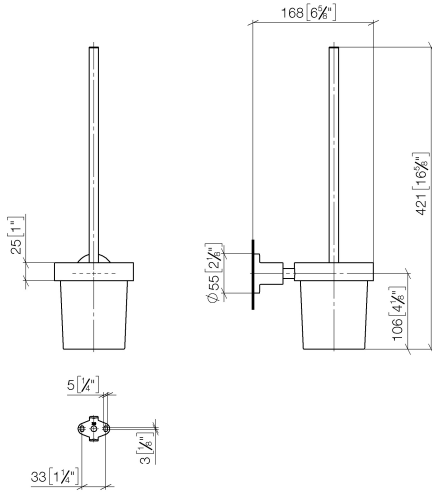

TARA Toilet brush set wall model - Platinum

83 900 892 Product version from 4/1/2024

- crystal glass brush holder, matte
- brush, matte black
- width 110mm
- height 415 mm
- 180mm projection

	Platinum	83 900 892-08
	Chrome	83 900 892-00
	Brushed Platinum	83 900 892-06
	Dark Chrome	83 900 892-19
	Brushed Durabronze (23kt Gold)	83 900 892-28
	Matte Black	83 900 892-33
	Brushed Bronze	83 900 892-42
	Brushed Champagne (22kt Gold)	83 900 892-46
	Champagne (22kt Gold)	83 900 892-47
	Brushed Chrome	83 900 892-93
	Brushed Dark Platinum	83 900 892-99

TARA Toilet brush set wall model - Platinum

83 900 892 Product version from 4/1/2024

mm [inches]

TARA Toilet brush set wall model - Platinum

83 900 892 Product version from 4/1/2024

Parts for other finishes can be found here: [Chrome](#)

Spare parts list

No.	Item Number	Name	Quantity used	Delivery time
1	90 20 97 507 00-08	handle	1	40
2	90 18 50 601 00 90	brush	1	2
3	90 90 04 008 00 82	glass	1	2
4	08 17 20 634-08	holder	1	40
5	08 17 20 624-08	holder	1	40
6	04 31 11 113 00 90	pin	1	2
7	08 17 89 505-08	holder	1	40
8	09 30 11 046 90	disc	1	2
9	08 18 50 586 90	screw	1	2
10	09 23 10 026 90	nut	1	2
11	05 17 20 739 00 90	fixing set	1	2