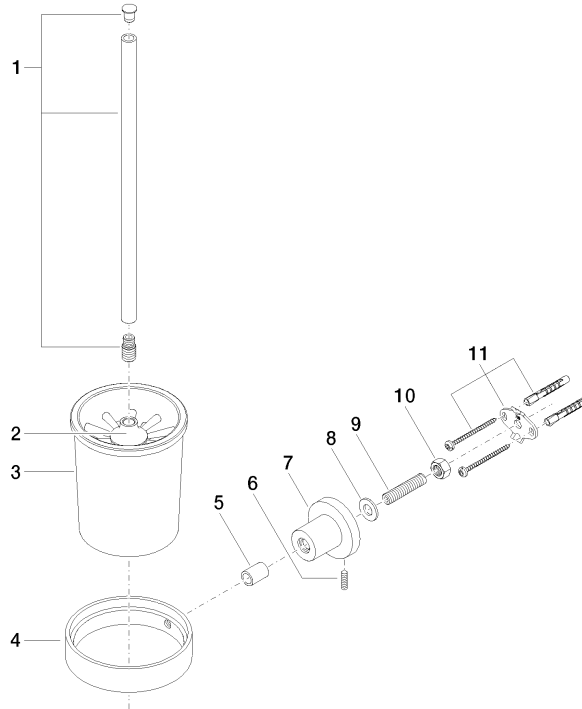

TARA Toilet brush set wall model - Platinum

83 900 892 Product version from 4/1/2024

- crystal glass brush holder, matte
- brush, matte black
- width 110mm
- height 415 mm
- 180mm projection

	Platinum	83 900 892-08
	Chrome	83 900 892-00
	Brushed Platinum	83 900 892-06
	Dark Chrome	83 900 892-19
	Brushed Durabronze (23kt Gold)	83 900 892-28
	Matte Black	83 900 892-33
	Brushed Bronze	83 900 892-42
	Brushed Champagne (22kt Gold)	83 900 892-46
	Champagne (22kt Gold)	83 900 892-47
	Brushed Chrome	83 900 892-93
	Brushed Dark Platinum	83 900 892-99

TARA Toilet brush set wall model - Platinum

83 900 892 Product version from 4/1/2024

mm [inches]

TARA Toilet brush set wall model - Platinum

83 900 892 Product version from 4/1/2024

Parts for other finishes can be found here: [Chrome](#)

Spare parts list

No.	Item Number	Name	Quantity used	Delivery time
1	90 20 97 507 00-08	handle	1	40
2	90 18 50 601 00 90	brush	1	2
3	90 90 04 008 00 82	glass	1	2
4	08 17 20 634-08	holder	1	40
5	08 17 20 624-08	holder	1	40
6	04 31 11 113 00 90	pin	1	2
7	08 17 89 505-08	holder	1	40
8	09 30 11 046 90	disc	1	2
9	08 18 50 586 90	screw	1	2
10	09 23 10 026 90	nut	1	2
11	05 17 20 739 00 90	fixing set	1	2