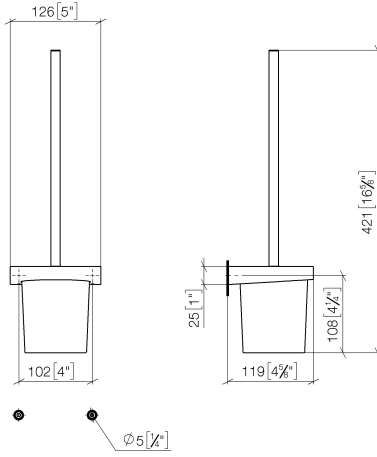

## Toilet brush set wall model - Chrome

83 900 970 Product version from 7/1/2023

- crystal glass
- brush, matte black
- width 126mm
- height 415 mm
- 120mm projection

	Chrome	83 900 970-00
	Brushed Platinum	83 900 970-06
	Dark Chrome	83 900 970-19
	Light Gold	83 900 970-26
	Brushed Light Gold	83 900 970-27
	Brushed Durabronze (23kt Gold)	83 900 970-28
	Matte Black	83 900 970-33
	Brushed Bronze	83 900 970-42
	Brushed Champagne (22kt Gold)	83 900 970-46
	Champagne (22kt Gold)	83 900 970-47
	Brushed Chrome	83 900 970-93
	Brushed Dark Platinum	83 900 970-99

## Toilet brush set wall model - Chrome

83 900 970 Product version from 7/1/2023

mm [inches]

### Spare parts list

No.	Item Number	Name	Quantity used	Delivery time
1	90 20 97 507 00-00	handle	1	10
2	90 18 50 601 00 90	brush	1	2
3	90 90 04 008 00 82	glass	1	2
4	08 17 97 506-00	holder	1	10
5	90 31 11 030 00 90	pin	2	2
6	05 17 20 726 02 90	fixing set	1	2
7	08 17 20 726 90	holder	2	2