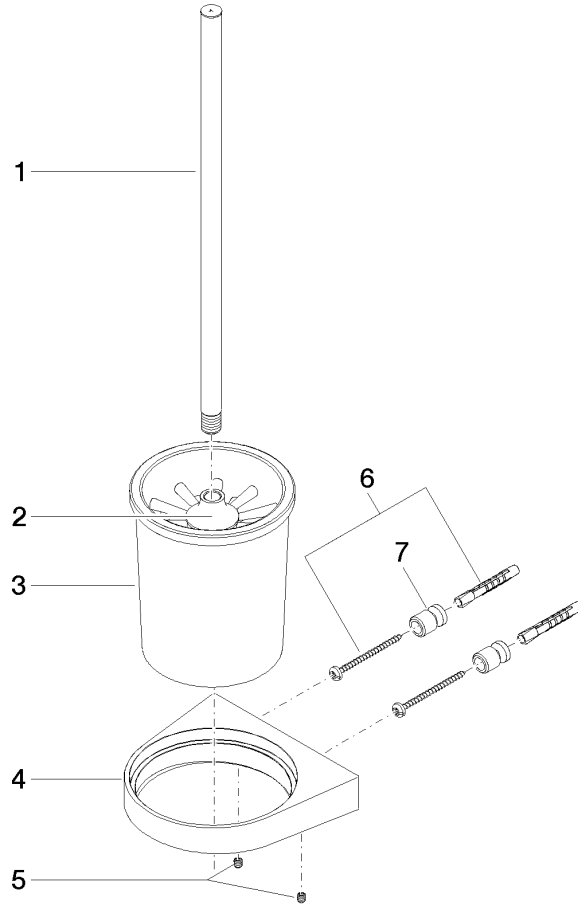

## Toilet brush set wall model - Chrome

83 900 970 Product version from 7/1/2023

- crystal glass
- brush, matte black
- width 126mm
- height 415 mm
- 120mm projection

	Chrome	83 900 970-00
	Brushed Platinum	83 900 970-06
	Dark Chrome	83 900 970-19
	Light Gold	83 900 970-26
	Brushed Light Gold	83 900 970-27
	Brushed Durabronze (23kt Gold)	83 900 970-28
	Matte Black	83 900 970-33
	Brushed Bronze	83 900 970-42
	Brushed Champagne (22kt Gold)	83 900 970-46
	Champagne (22kt Gold)	83 900 970-47
	Brushed Chrome	83 900 970-93
	Brushed Dark Platinum	83 900 970-99

## Toilet brush set wall model - Chrome

83 900 970 Product version from 7/1/2023

mm [inches]

## Toilet brush set wall model - Chrome

83 900 970 Product version from 7/1/2023

Parts for other finishes can be found here: [Brushed Platinum](#)

### Spare parts list

No.	Item Number	Name	Quantity used	Delivery time
1	90 20 97 507 00-00	handle	1	10
2	90 18 50 601 00 90	brush	1	2
3	90 90 04 008 00 82	glass	1	2
4	08 17 97 506-00	holder	1	10
5	90 31 11 030 00 90	pin	2	2
6	05 17 20 726 02 90	fixing set	1	2
7	08 17 20 726 90	holder	2	2