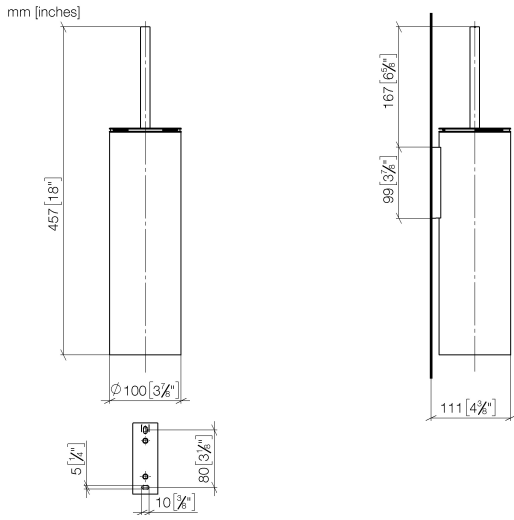

83 910 979

- brush, matte black
- width 100mm
- height 456 mm
- 110mm projection

Fits: MADISON, MEM, TARA, CL.1, LISSÉ,
VAIA, META, CYO

	Chrome	83 910 979-00
	Brushed Platinum	83 910 979-06
	Platinum	83 910 979-08
	Dark Chrome	83 910 979-19
	Light Gold	83 910 979-26
	Brushed Light Gold	83 910 979-27
	Brushed Durabronze (23kt Gold)	83 910 979-28
	Matte Black	83 910 979-33
	Brushed Bronze	83 910 979-42
	Brushed Champagne (22kt Gold)	83 910 979-46
	Brushed Chrome	83 910 979-93
	Brushed Dark Platinum	83 910 979-99

83 910 979

83 910 979

Product version from 10/1/2023

Parts for other
finishes can be found
here: Brushed
Platinum

Toilet brush set wall model - Chrome

MADISON

83 910 979

Spare parts list

Product version from 10/1/2023

No.	Item Number	Name	Quantity used	Delivery time
	90 20 97 505 01-00	handle	8	10