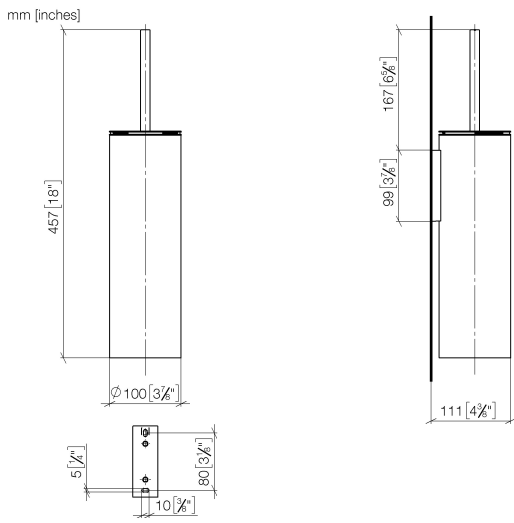

83 910 979

- brush, matte black
- width 100mm
- height 456 mm
- 110mm projection

Fits: MADISON, MEM, TARA, CL.1, LISSÉ,  
VAIA, META, CYO

	Platinum	83 910 979-08
	Chrome	83 910 979-00
	Brushed Platinum	83 910 979-06
	Dark Chrome	83 910 979-19
	Light Gold	83 910 979-26
	Brushed Light Gold	83 910 979-27
	Brushed Durabronze (23kt Gold)	83 910 979-28
	Matte Black	83 910 979-33
	Brushed Bronze	83 910 979-42
	Brushed Champagne (22kt Gold)	83 910 979-46
	Brushed Chrome	83 910 979-93
	Brushed Dark Platinum	83 910 979-99

83 910 979

83 910 979

**Product version from 10/1/2023**

Parts for other  
finishes can be found  
here: [Chrome](#)

Toilet brush set wall model - Platinum

MADISON

83 910 979

**Spare parts list**

**Product version from 10/1/2023**

No.	Item Number	Name	Quantity used	Delivery time
	90 20 97 505 01-08	handle	8	40