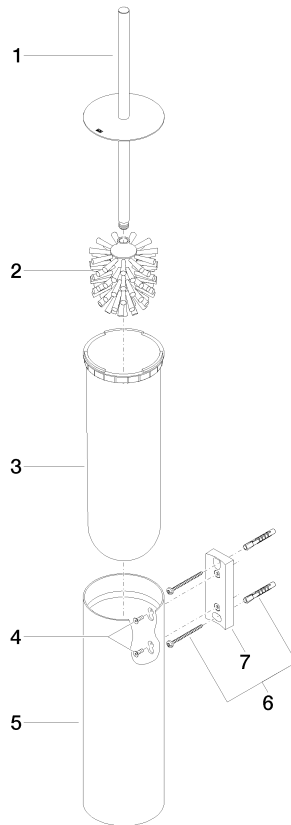

83 910 979

- brush, matte black
- width 100mm
- height 456 mm
- 110mm projection

Fits: MADISON, MEM, TARA, CL.1, LISSÉ,  
VAIA, META, CYO

	Platinum	83 910 979-08
	Chrome	83 910 979-00
	Brushed Platinum	83 910 979-06
	Dark Chrome	83 910 979-19
	Light Gold	83 910 979-26
	Brushed Light Gold	83 910 979-27
	Brushed Durabronze (23kt Gold)	83 910 979-28
	Matte Black	83 910 979-33
	Brushed Bronze	83 910 979-42
	Brushed Champagne (22kt Gold)	83 910 979-46
	Brushed Chrome	83 910 979-93
	Brushed Dark Platinum	83 910 979-99

83 910 979

83 910 979

**Product version from 10/1/2023**

Parts for other  
finishes can be found  
here: [Chrome](#)

Toilet brush set wall model - Platinum

MADISON

83 910 979

**Spare parts list**

**Product version from 10/1/2023**

No.	Item Number	Name	Quantity used	Delivery time
	90 20 97 505 01-08	handle	8	40