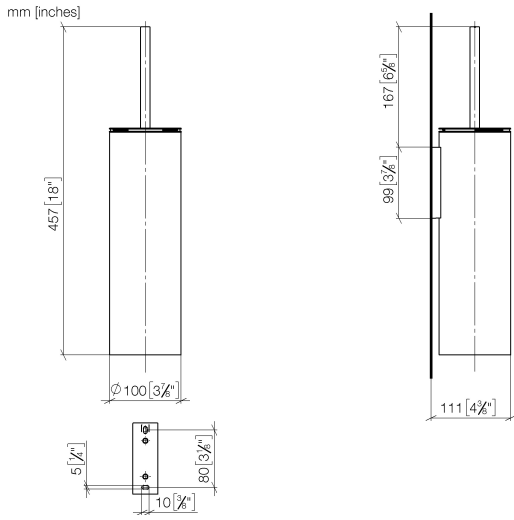

**Toilet brush set wall model - Dark Chrome**

MADISON

83 910 979

- brush, matte black
- width 100mm
- height 456 mm
- 110mm projection

Fits: MADISON, MEM, TARA, CL.1, LISSÉ,  
VAIA, META, CYO

	Dark Chrome	83 910 979-19
	Chrome	83 910 979-00
	Brushed Platinum	83 910 979-06
	Platinum	83 910 979-08
	Light Gold	83 910 979-26
	Brushed Light Gold	83 910 979-27
	Brushed Durabronze (23kt Gold)	83 910 979-28
	Matte Black	83 910 979-33
	Brushed Bronze	83 910 979-42
	Brushed Champagne (22kt Gold)	83 910 979-46
	Brushed Chrome	83 910 979-93
	Brushed Dark Platinum	83 910 979-99

83 910 979

83 910 979

Parts for other  
finishes can be found  
here: [Chrome](#)

Toilet brush set wall model - Dark Chrome

MADISON

83 910 979

## Spare parts list