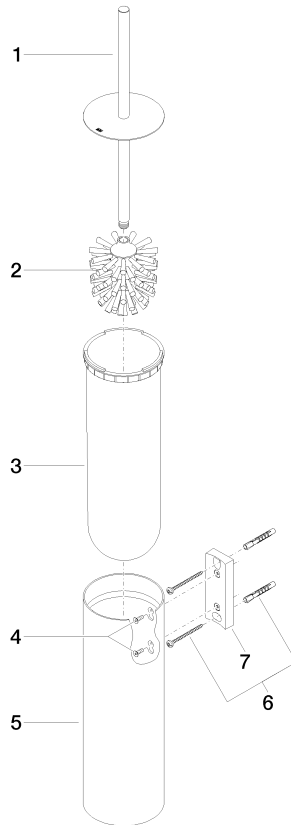

**Toilet brush set wall model - Dark Chrome**

MADISON

83 910 979

- brush, matte black
- width 100mm
- height 456 mm
- 110mm projection

Fits: MADISON, MEM, TARA, CL.1, LISSÉ,  
VAIA, META, CYO

	Dark Chrome	83 910 979-19
	Chrome	83 910 979-00
	Brushed Platinum	83 910 979-06
	Platinum	83 910 979-08
	Light Gold	83 910 979-26
	Brushed Light Gold	83 910 979-27
	Brushed Durabronze (23kt Gold)	83 910 979-28
	Matte Black	83 910 979-33
	Brushed Bronze	83 910 979-42
	Brushed Champagne (22kt Gold)	83 910 979-46
	Brushed Chrome	83 910 979-93
	Brushed Dark Platinum	83 910 979-99

83 910 979

83 910 979

Parts for other  
finishes can be found  
here: [Chrome](#)

Toilet brush set wall model - Dark Chrome

MADISON

83 910 979

## Spare parts list