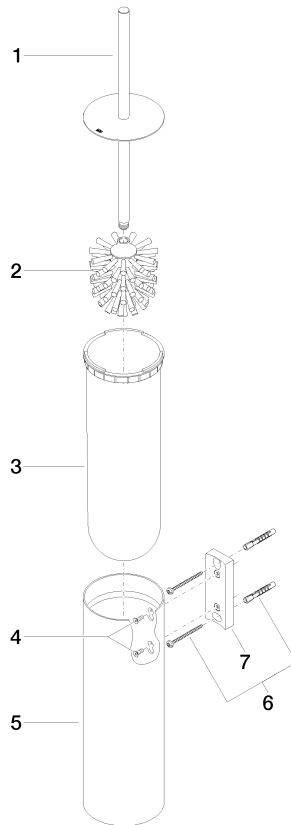

**Toilet brush set wall model - Brushed Durabronz (23kt Gold)**

MADISON

83 910 979

- brush, matte black
- width 100mm
- height 456 mm
- 110mm projection

Fits: MADISON, MEM, TARA, CL.1, LISSÉ,  
VAIA, META, CYO

	Brushed Durabronz (23kt Gold)	83 910 979-28
	Chrome	83 910 979-00
	Brushed Platinum	83 910 979-06
	Platinum	83 910 979-08
	Dark Chrome	83 910 979-19
	Light Gold	83 910 979-26
	Brushed Light Gold	83 910 979-27
	Matte Black	83 910 979-33
	Brushed Bronze	83 910 979-42
	Brushed Champagne (22kt Gold)	83 910 979-46
	Brushed Chrome	83 910 979-93
	Brushed Dark Platinum	83 910 979-99

83 910 979

83 910 979

**Product version from 10/1/2023**

Parts for other finishes can be found here: [Chrome](#)

Toilet brush set wall model - Brushed Durabronz (23kt Gold)

MADISON

83 910 979

**Spare parts list**

**Product version from 10/1/2023**

No.	Item Number	Name	Quantity used	Delivery time
	90 20 97 505 01-28	handle	8	20