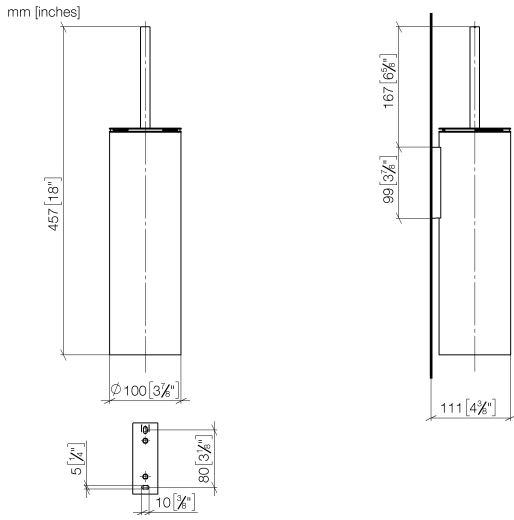

**Toilet brush set wall model - Brushed Durabronz (23kt Gold)**

MADISON

83 910 979

- brush, matte black
- width 100mm
- height 456 mm
- 110mm projection

Fits: MADISON, MEM, TARA, CL.1, LISSÉ,  
VAIA, META, CYO

	Brushed Durabronz (23kt Gold)	83 910 979-28
	Chrome	83 910 979-00
	Brushed Platinum	83 910 979-06
	Platinum	83 910 979-08
	Dark Chrome	83 910 979-19
	Light Gold	83 910 979-26
	Brushed Light Gold	83 910 979-27
	Matte Black	83 910 979-33
	Brushed Bronze	83 910 979-42
	Brushed Champagne (22kt Gold)	83 910 979-46
	Brushed Chrome	83 910 979-93
	Brushed Dark Platinum	83 910 979-99

83 910 979

83 910 979

**Product version from 10/1/2023**

Parts for other finishes can be found here: [Chrome](#)

Toilet brush set wall model - Brushed Durabronz (23kt Gold)

MADISON

83 910 979

**Spare parts list**

**Product version from 10/1/2023**

No.	Item Number	Name	Quantity used	Delivery time
	90 20 97 505 01-28	handle	8	20