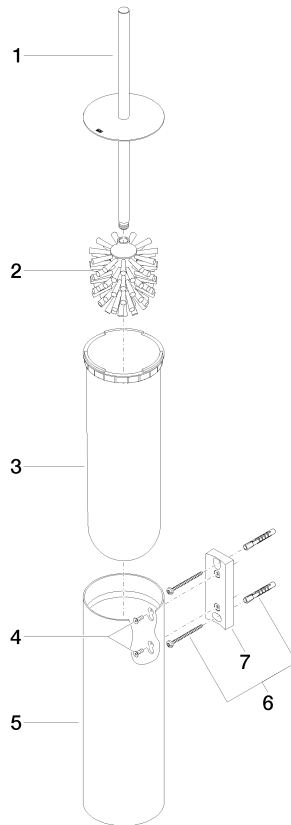

Toilet brush set wall model - Brushed Dark Platinum

MADISON

83 910 979

- brush, matte black
- width 100mm
- height 456 mm
- 110mm projection

Fits: MADISON, MEM, TARA, CL.1, LISSÉ,
VAIA, META, CYO

	Brushed Dark Platinum	83 910 979-99
	Chrome	83 910 979-00
	Brushed Platinum	83 910 979-06
	Platinum	83 910 979-08
	Dark Chrome	83 910 979-19
	Light Gold	83 910 979-26
	Brushed Light Gold	83 910 979-27
	Brushed Durabronze (23kt Gold)	83 910 979-28
	Matte Black	83 910 979-33
	Brushed Bronze	83 910 979-42
	Brushed Champagne (22kt Gold)	83 910 979-46
	Brushed Chrome	83 910 979-93

83 910 979

83 910 979

Product version from 10/1/2023

Parts for other finishes can be found here: [Chrome](#)

Toilet brush set wall model - Brushed Dark Platinum

MADISON

83 910 979

Spare parts list

Product version from 10/1/2023

No.	Item Number	Name	Quantity used	Delivery time
	90 20 97 505 01-99	handle	8	30