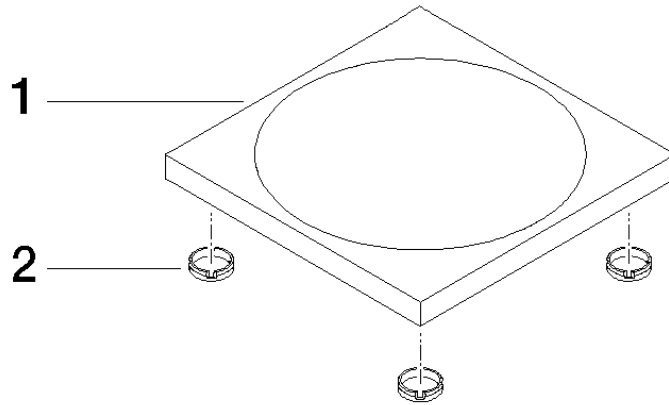

Soap dish free-standing model - Chrome

IMO

84 410 780

• 119 x 119 x 10 mm

Fits: IMO, LULU, MEM, TARA, LISSÉ, META, CYO

	Chrome	84 410 780-00
	Brushed Platinum	84 410 780-06
	Platinum	84 410 780-08
	Dark Chrome	84 410 780-19
	Light Gold	84 410 780-26
	Brushed Light Gold	84 410 780-27
	Brushed Durabronze (23kt Gold)	84 410 780-28
	Matte Black	84 410 780-33
	Brushed Bronze	84 410 780-42
	Brushed Champagne (22kt Gold)	84 410 780-46
	Champagne (22kt Gold)	84 410 780-47
	Brushed Chrome	84 410 780-93
	Brushed Dark Platinum	84 410 780-99

Soap dish free-standing model - Chrome

IMO

84 410 780

mm [inches]

84 410 780

Product version from 10/1/2023

Parts for other
finishes can be found
here: Brushed
Platinum

Soap dish free-standing model - Chrome