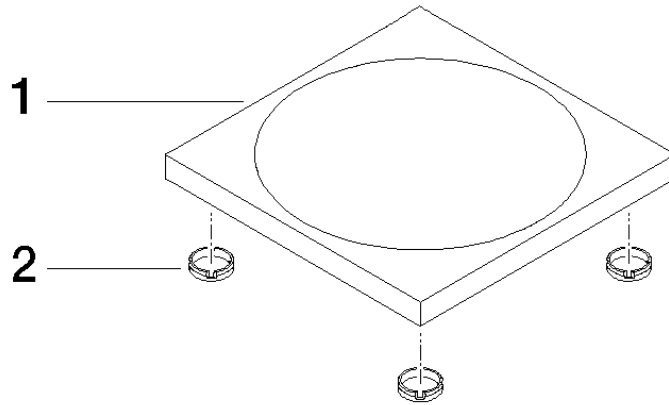

Soap dish free-standing model - Brushed Platinum

IMO

84 410 780

• 119 x 119 x 10 mm

Fits: IMO, LULU, MEM, TARA, LISSÉ, META, CYO

	Brushed Platinum	84 410 780-06
	Chrome	84 410 780-00
	Platinum	84 410 780-08
	Dark Chrome	84 410 780-19
	Light Gold	84 410 780-26
	Brushed Light Gold	84 410 780-27
	Brushed Durabronze (23kt Gold)	84 410 780-28
	Matte Black	84 410 780-33
	Brushed Bronze	84 410 780-42
	Brushed Champagne (22kt Gold)	84 410 780-46
	Champagne (22kt Gold)	84 410 780-47
	Brushed Chrome	84 410 780-93
	Brushed Dark Platinum	84 410 780-99

Soap dish free-standing model - Brushed Platinum

IMO

84 410 780

mm [inches]

84 410 780

Product version from 10/1/2023

Parts for other
finishes can be found
here: [Chrome](#)

Soap dish free-standing model - Brushed Platinum