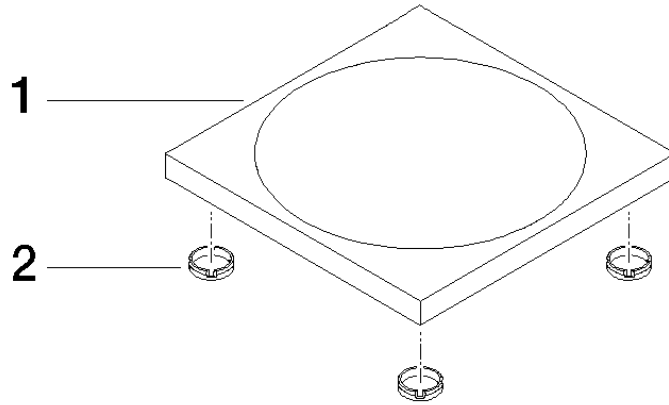

Soap dish free-standing model - Dark Chrome

IMO

84 410 780

• 119 x 119 x 10 mm

Fits: IMO, LULU, MEM, TARA, LISSÉ, META, CYO

	Dark Chrome	84 410 780-19
	Chrome	84 410 780-00
	Brushed Platinum	84 410 780-06
	Platinum	84 410 780-08
	Light Gold	84 410 780-26
	Brushed Light Gold	84 410 780-27
	Brushed Durabronze (23kt Gold)	84 410 780-28
	Matte Black	84 410 780-33
	Brushed Bronze	84 410 780-42
	Brushed Champagne (22kt Gold)	84 410 780-46
	Champagne (22kt Gold)	84 410 780-47
	Brushed Chrome	84 410 780-93
	Brushed Dark Platinum	84 410 780-99

Soap dish free-standing model - Dark Chrome

IMO

84 410 780

mm [inches]

84 410 780

Parts for other
finishes can be found
here: [Chrome](#)

Soap dish free-standing model - Dark Chrome

IMO