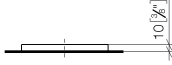

Soap dish free-standing model - Light Gold

IMO

84 410 780

• 119 x 119 x 10 mm

Fits: IMO, LULU, MEM, TARA, LISSÉ, META, CYO

	Light Gold	84 410 780-26
	Chrome	84 410 780-00
	Brushed Platinum	84 410 780-06
	Platinum	84 410 780-08
	Dark Chrome	84 410 780-19
	Brushed Light Gold	84 410 780-27
	Brushed Durabronze (23kt Gold)	84 410 780-28
	Matte Black	84 410 780-33
	Brushed Bronze	84 410 780-42
	Brushed Champagne (22kt Gold)	84 410 780-46
	Champagne (22kt Gold)	84 410 780-47
	Brushed Chrome	84 410 780-93
	Brushed Dark Platinum	84 410 780-99

84 410 780

mm [inches]

84 410 780

Product version from 10/1/2023

Parts for other
finishes can be found
here: [Chrome](#)

Soap dish free-standing model - Light Gold

IMO

84 410 780