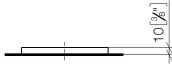

**Soap dish free-standing model - Brushed Durabronz (23kt Gold)**

IMO

84 410 780

• 119 x 119 x 10 mm

Fits: IMO, LULU, MEM, TARA, LISSÉ, META, CYO

	Brushed Durabronz (23kt Gold)	84 410 780-28
	Chrome	84 410 780-00
	Brushed Platinum	84 410 780-06
	Platinum	84 410 780-08
	Dark Chrome	84 410 780-19
	Light Gold	84 410 780-26
	Brushed Light Gold	84 410 780-27
	Matte Black	84 410 780-33
	Brushed Bronze	84 410 780-42
	Brushed Champagne (22kt Gold)	84 410 780-46
	Champagne (22kt Gold)	84 410 780-47
	Brushed Chrome	84 410 780-93
	Brushed Dark Platinum	84 410 780-99

# Soap dish free-standing model - Brushed Durabronz (23kt Gold)

IMO

84 410 780

mm [inches]

84 410 780

**Product version from 10/1/2023**

Parts for other  
finishes can be found  
here: [Chrome](#)

Soap dish free-standing model - Brushed Durabrass (23kt Gold)