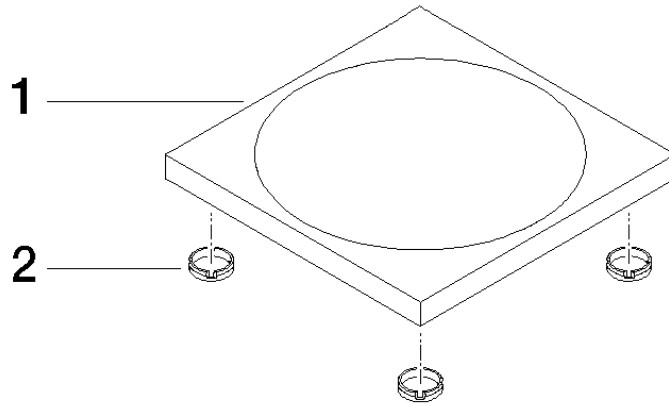

**Soap dish free-standing model - Brushed Durabronz (23kt Gold)**

IMO

84 410 780

• 119 x 119 x 10 mm

Fits: IMO, LULU, MEM, TARA, LISSÉ, META, CYO

	Brushed Durabronz (23kt Gold)	84 410 780-28
	Chrome	84 410 780-00
	Brushed Platinum	84 410 780-06
	Platinum	84 410 780-08
	Dark Chrome	84 410 780-19
	Light Gold	84 410 780-26
	Brushed Light Gold	84 410 780-27
	Matte Black	84 410 780-33
	Brushed Bronze	84 410 780-42
	Brushed Champagne (22kt Gold)	84 410 780-46
	Champagne (22kt Gold)	84 410 780-47
	Brushed Chrome	84 410 780-93
	Brushed Dark Platinum	84 410 780-99

# Soap dish free-standing model - Brushed Durabronz (23kt Gold)

IMO

84 410 780

mm [inches]

84 410 780

**Product version from 10/1/2023**

Parts for other  
finishes can be found  
here: [Chrome](#)

Soap dish free-standing model - Brushed Durabrass (23kt Gold)